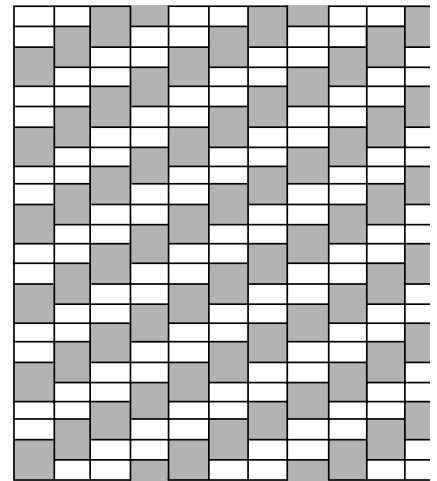

Holland (66.7%)

4 x 4 (33.3%)

**Installation Pattern No. DSK-016**

*From The Cambridge KingsCourt Collection.*

Holland (44.4%)

8 x 8 (44.4%)

4 x 4 (11.2%)

**Installation Pattern No. DSK-014**

*From The Cambridge KingsCourt Collection.*

Holland (100%)

**Installation Pattern No. DSK-017**

*From The Cambridge KingsCourt Collection.*

8 x 8 (80%)

4 x 4 (20%)

**Installation Pattern No. DSK-015**

*From The Cambridge KingsCourt Collection.*

Holland (100%)

**Installation Pattern No. DSK-018**

*From The Cambridge KingsCourt Collection.*

Holland (50%)

8 x 8 (50%)

**DESIGNSCAPING USING CAMBRIDGE PAVINGSTONES™ WITH ARMORTEC™**

**Installation Pattern No. DSK-019**