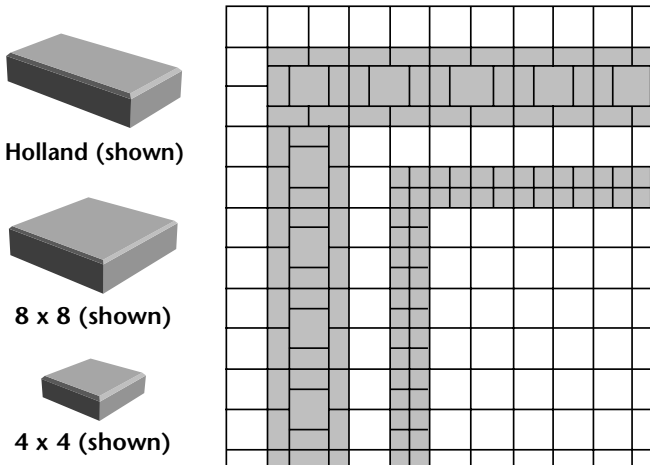

Installation Pattern No. DSK-033

From The Cambridge KingsCourt Collection.