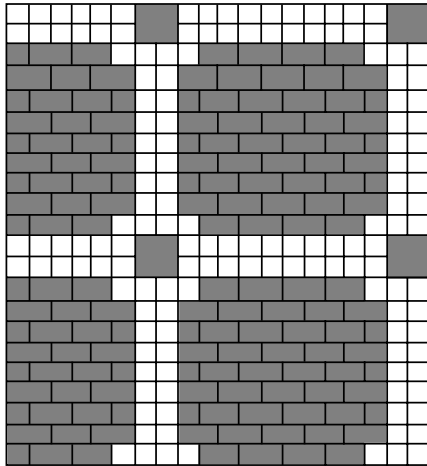

**Installation Pattern No. DSK-022**

*From The Cambridge KingsCourt Collection.*

**Installation Pattern No. DSK-023**

*From The Cambridge KingsCourt Collection.*

**Installation Pattern No. DSK-024**

*From The Cambridge KingsCourt Collection.*

**DESIGNSCAPING USING CAMBRIDGE PAVINGSTONES™ WITH ARMORTEC™**

**Installation Pattern No. DSK-025**

*From The Cambridge KingsCourt Collection.*

Holland (65%)

8 x 8 (3%)

4 x 4 (32%)

**Installation Pattern No. DSK-026**

*From The Cambridge KingsCourt Collection.*

4 x 4 (100%)

(71%)

(29%)

**Installation Pattern No. DSK-027**

*From The Cambridge KingsCourt Collection.*

Holland (40%)

8 x 8 (60%)