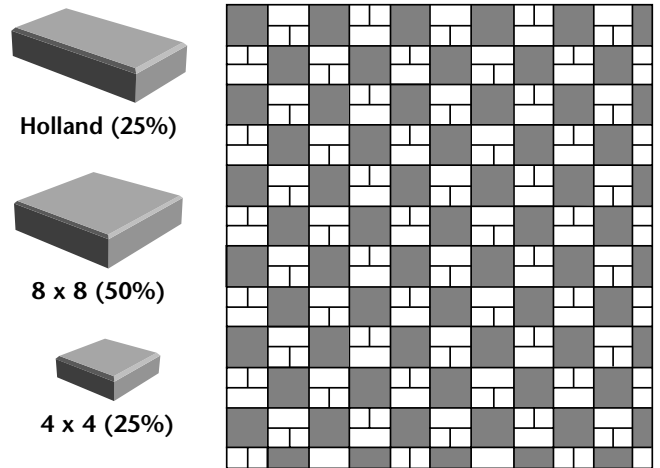

Installation Pattern No. DSK-035

From The Cambridge KingsCourt Collection.