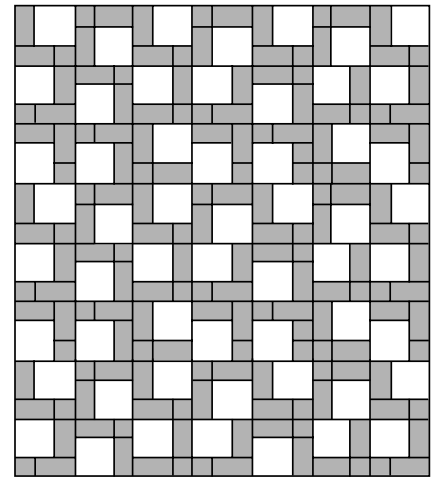

*From The Cambridge KingsCourt Collection.*

Holland (100%)

**Installation Pattern No. DSK-009**

*From The Cambridge KingsCourt Collection.*

Holland (41%)

8 x 8 (44%)

4 x 4 (15%)

**Installation Pattern No. DSK-012**

*From The Cambridge KingsCourt Collection.*

Holland (88.9%)

4 x 4 (11.1%)

**DESIGNSCAPING USING CAMBRIDGE PAVINGSTONES™ WITH ARMORTEC™**

**Installation Pattern No. DSK-013**

*From The Cambridge KingsCourt Collection.*

Holland (66.7%)

4 x 4 (33.3%)

**Installation Pattern No. DSK-016**

*From The Cambridge KingsCourt Collection.*

Holland (44.4%)

8 x 8 (44.4%)

4 x 4 (11.2%)

**Installation Pattern No. DSK-014**

*From The Cambridge KingsCourt Collection.*

Holland (100%)

**Installation Pattern No. DSK-017**

*From The Cambridge KingsCourt Collection.*

8 x 8 (80%)

4 x 4 (20%)

**Installation Pattern No. DSK-015**

*From The Cambridge KingsCourt Collection.*