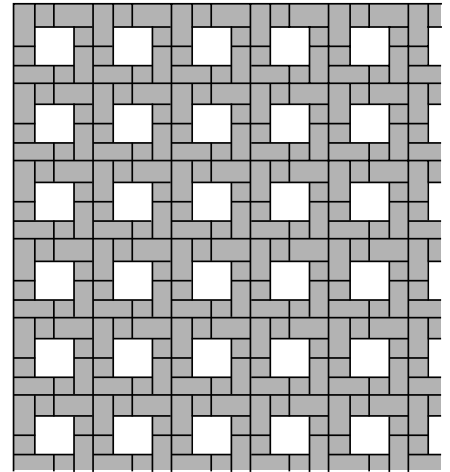

*From The Cambridge KingsCourt Collection.*

Holland (50%)

8 x 8 (50%)

**Installation Pattern No. DSK-005**

*From The Cambridge KingsCourt Collection.*

Holland (50%)

4 x 4 (50%)

**Installation Pattern No. DSK-003**

*From The Cambridge KingsCourt Collection.*

Holland (44.4%)

8 x 8 (44.4%)

4 x 4 (11.1%)

**Installation Pattern No. DSK-006**

*From The Cambridge KingsCourt Collection.*

Holland (60%)

4 x 4 (40%)

**DESIGNSCAPING USING CAMBRIDGE PAVINGSTONES™ WITH ARMORTEC™**

**Installation Pattern No. DSK-007**

*From The Cambridge KingsCourt Collection.*

8 x 8 (100%)

**Installation Pattern No. DSK-010**

*From The Cambridge KingsCourt Collection.*

Holland 50%

8 x 8 (25%)

4 x 4 (25%)

**Installation Pattern No. DSK-008**

*From The Cambridge KingsCourt Collection.*

Holland (33.3%)

8 x 8 (66.7%)

**Installation Pattern No. DSK-011**