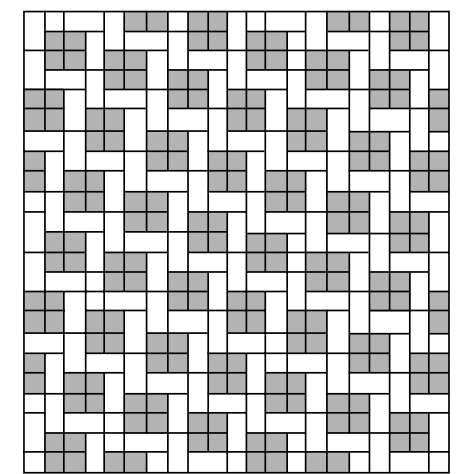

**Installation Pattern No. DSK-001**

*From The Cambridge KingsCourt Collection.*

Holland (50%)

8 x 8 (50%)

**Installation Pattern No. DSK-004**

*From The Cambridge KingsCourt Collection.*

Holland (100%)

**Installation Pattern No. DSK-002**

*From The Cambridge KingsCourt Collection.*

Holland (50%)

8 x 8 (50%)

**Installation Pattern No. DSK-005**

*From The Cambridge KingsCourt Collection.*

Holland (50%)

4 x 4 (50%)

**Installation Pattern No. DSK-003**

*From The Cambridge KingsCourt Collection.*

Holland (44.4%)

8 x 8 (44.4%)

4 x 4 (11.1%)

**Installation Pattern No. DSK-006**

*From The Cambridge KingsCourt Collection.*

Holland (60%)

4 x 4 (40%)