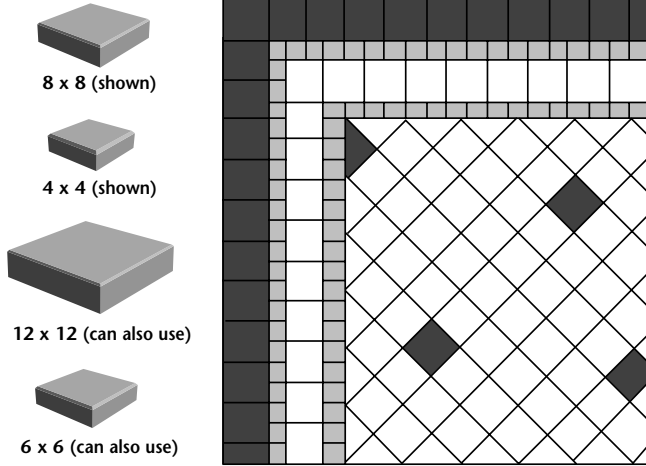

DESIGNSCAPING USING CAMBRIDGE PAVINGSTONES™ WITH ARMORTEC™

Installation Pattern No. DSK-019

From The Cambridge KingsCourt Collection.