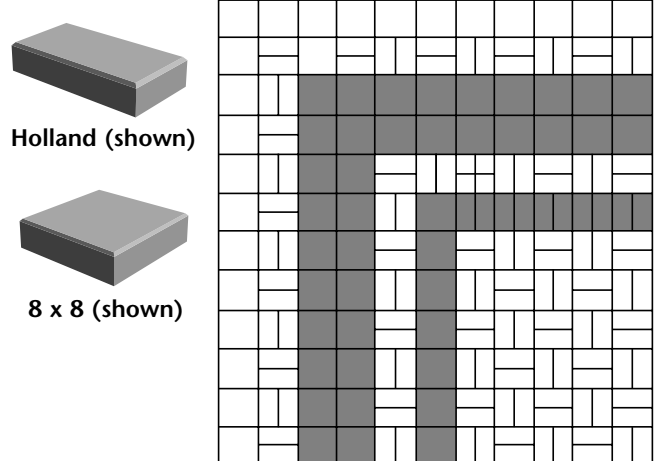

Installation Pattern No. DSK-034

From The Cambridge KingsCourt Collection.