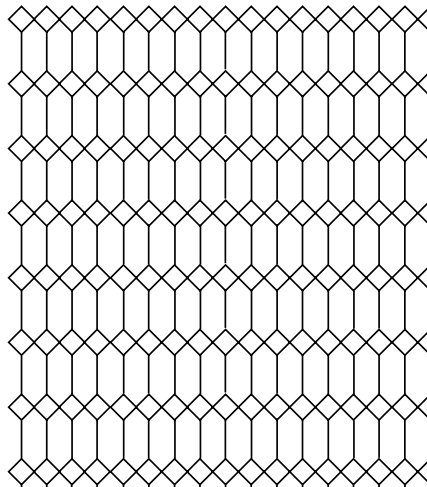

From The Cambridge Excalibur Collection.

DIAMOND (58%)

HOLLAND (21%)

8 x 8 (10.5%)

4 x 4 (10.5%)

Installation Pattern No. DSE-002

From The Cambridge Excalibur Collection.

DIAMOND (68%)

DIAMOND (57%)

HOLLAND (21%)

8 x 8 (11%)

4 x 4 (11%)

Installation Pattern No. DSE-006

From The Cambridge Excalibur Collection.

DIAMOND (68%)

HOLLAND (13%)

4 x 4 (8%)

Installation Pattern No. DSE-008

From The Cambridge Excalibur Collection.

DIAMOND (78%)

HOLLAND (22%)

Installation Pattern No. DSE-009

From The Cambridge Excalibur Collection.

DIAMOND (78%)

4 x 4 (22%)

Installation Pattern No. DSE-010

From The Cambridge Excalibur Collection.

DIAMOND (60%)

8 x 8 (22%)

4 x 4 (18%)

Installation Pattern No. DSE-011

From The Cambridge Excalibur Collection.