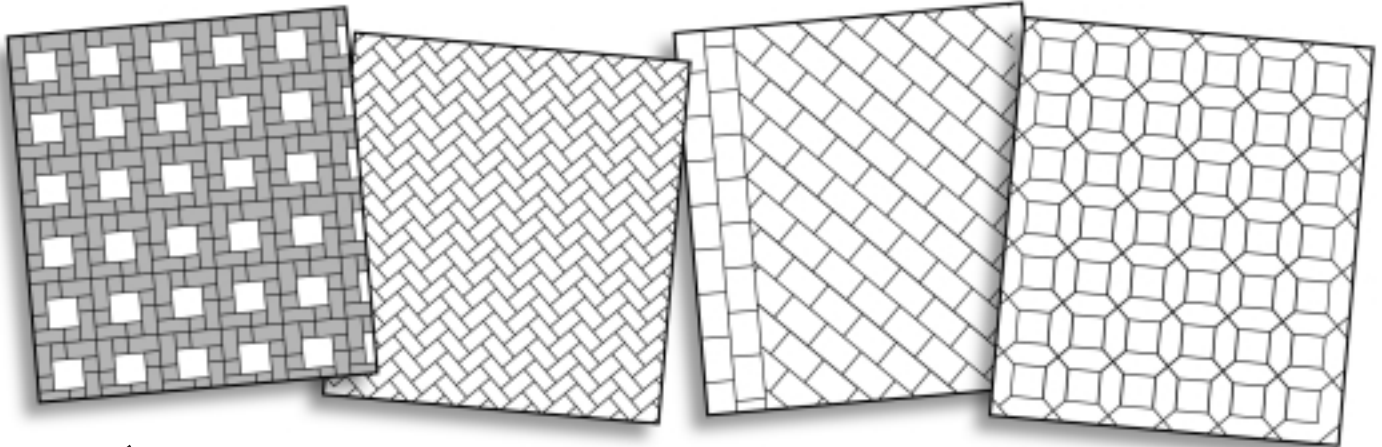

DesignScaping

Installation Patterns Using Cambridge Pavingstones With ArmorTec

Imagine... with dozens of Cambridge shapes and colors to choose from, you can create your own personal design for a driveway, walkway, patio, sunroom or any area you're planning to pave. For your convenience, we are providing you with some popular DesignScaping patterns for your consideration. Remember, using Cambridge Pavingstones with ArmorTec, the design possibilities are endless.

"They'll Look Like New Forever."

Cambridge Pavingstones With ArmorTec Are Superior! Here's Why:

WITH ARMORTEC

The technologically-advanced ArmorTec surface – exclusively on Cambridge Pavingstones – preserves the paver's rich color and smooth surface forever.