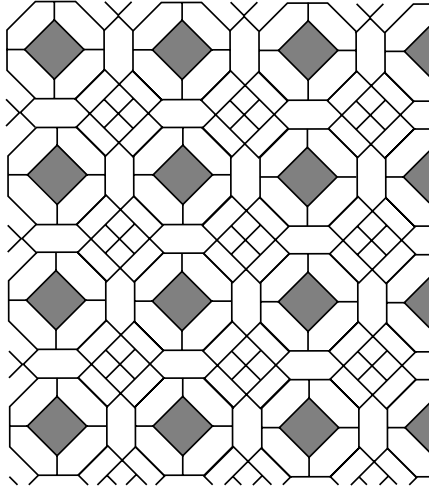

From The Cambridge Excalibur Collection.

DIAMOND (58%)

HOLLAND (21%)

8 x 8 (10.5%)

4 x 4 (10.5%)

Installation Pattern No. DSE-002

From The Cambridge Excalibur Collection.

DIAMOND (68%)

HOLLAND (13%)

8 x 8 (13%)

4 x 4 (6%)

Installation Pattern No. DSE-003

From The Cambridge Excalibur Collection.

DIAMOND (51%)

HOLLAND (35%)

8 x 8 (7%)