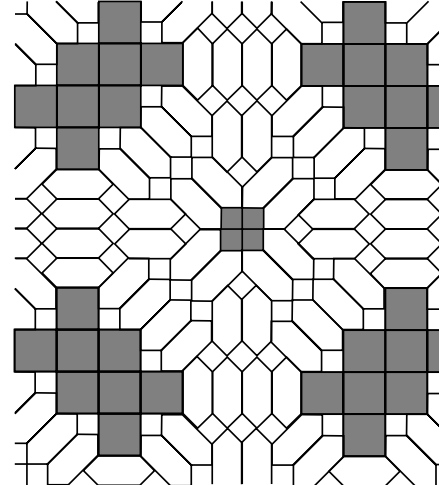

HOLLAND (13%)

8 x 8 (13%)

4 x 4 (6%)

Installation Pattern No. DSE-003

From The Cambridge Excalibur Collection.

DIAMOND (51%)

HOLLAND (35%)

8 x 8 (7%)

4 x 4 (8%)

Installation Pattern No. DSE-008

From The Cambridge Excalibur Collection.

DIAMOND (78%)

HOLLAND (22%)

Installation Pattern No. DSE-009

From The Cambridge Excalibur Collection.

DIAMOND (78%)

4 x 4 (22%)

Installation Pattern No. DSE-010

From The Cambridge Excalibur Collection.

DIAMOND (60%)

8 x 8 (22%)

4 x 4 (18%)

Installation Pattern No. DSE-011

From The Cambridge Excalibur Collection.

DIAMOND (58%)

8 x 8 (31.5%)

4 x 4 (10.5%)

Installation Pattern No. DSE-012

From The Cambridge Excalibur Collection.

DIAMOND (61%)

8 x 8 (22%)

4 x 4 (17%)