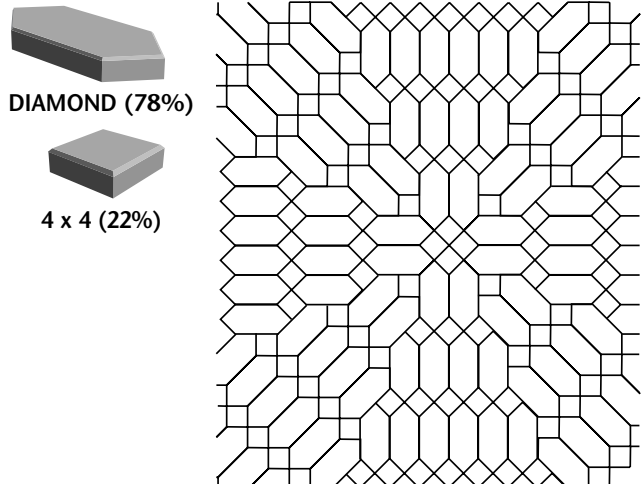

Installation Pattern No. DSE-014

From The Cambridge Excalibur Collection.