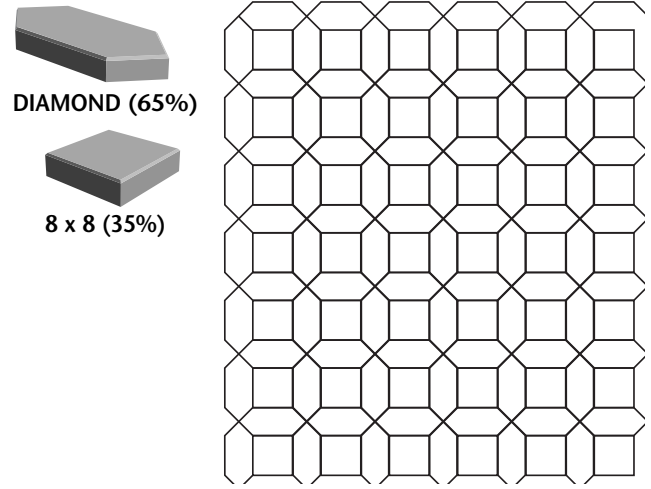

Installation Pattern No. DSE-017

From The Cambridge Excalibur Collection.