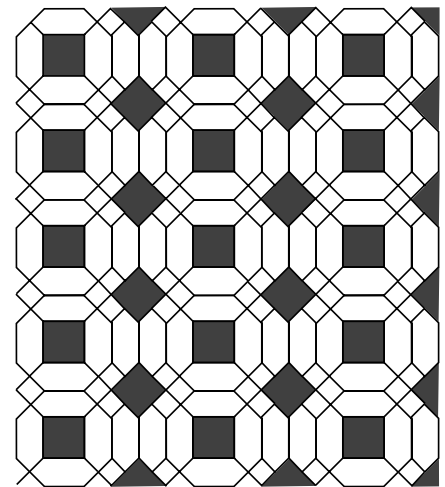

From The Cambridge Excalibur Collection.

DIAMOND (58%)

HOLLAND (21%)

8 x 8 (10.5%)

4 x 4 (10.5%)

Installation Pattern No. DSE-002

From The Cambridge Excalibur Collection.

DIAMOND (68%)

HOLLAND (13%)

8 x 8 (13%)

4 x 4 (6%)

Installation Pattern No. DSE-003

From The Cambridge Excalibur Collection.

DIAMOND (51%)

HOLLAND (35%)

8 x 8 (7%)

4 x 4 (22%)

Installation Pattern No. DSE-010

From The Cambridge Excalibur Collection.

DIAMOND (60%)

8 x 8 (22%)

4 x 4 (18%)

Installation Pattern No. DSE-011

From The Cambridge Excalibur Collection.

DIAMOND (58%)

8 x 8 (31.5%)

4 x 4 (10.5%)

Installation Pattern No. DSE-012

From The Cambridge Excalibur Collection.

DIAMOND (61%)

8 x 8 (22%)

4 x 4 (17%)