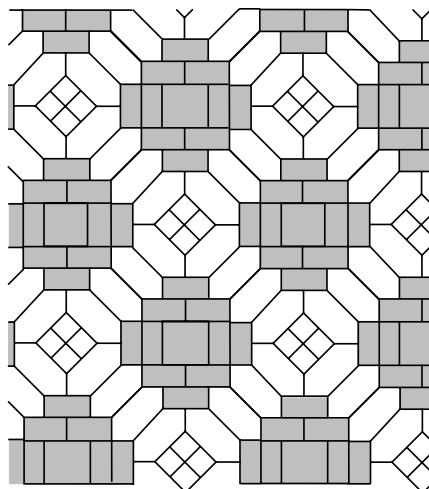

From The Cambridge Excalibur Collection.

DIAMOND (58%)

HOLLAND (21%)

8 x 8 (10.5%)

4 x 4 (10.5%)

Installation Pattern No. DSE-002

From The Cambridge Excalibur Collection.

DIAMOND (68%)

HOLLAND (13%)

8 x 8 (13%)

4 x 4 (6%)

Installation Pattern No. DSE-003

From The Cambridge Excalibur Collection.

DIAMOND (51%)

HOLLAND (35%)

8 x 8 (7%)

4 x 4 (7%)

Installation Pattern No. DSE-004

From The Cambridge Excalibur Collection.

DIAMOND (54%)

HOLLAND (31%)

4 x 4 (15%)

Installation Pattern No. DSE-005

From The Cambridge Excalibur Collection.