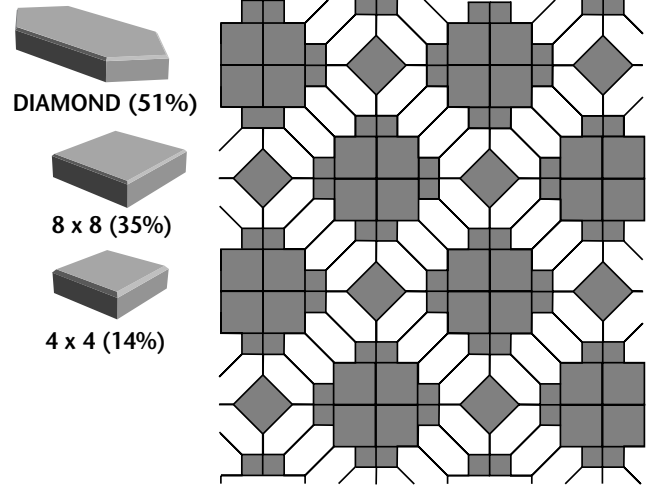

Installation Pattern No. DSE-016

From The Cambridge Excalibur Collection.