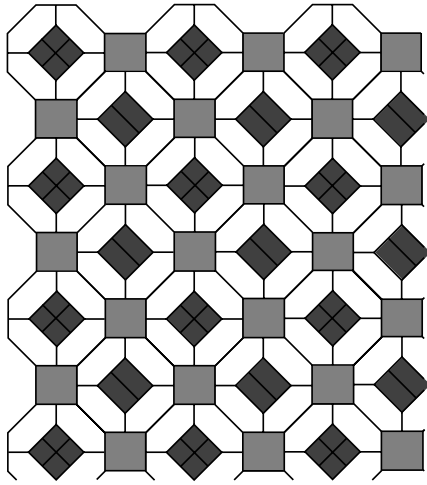

DIAMOND (57%)

HOLLAND (21%)

8 x 8 (11%)

4 x 4 (11%)

Installation Pattern No. DSE-006

From The Cambridge Excalibur Collection.

DIAMOND (68%)

HOLLAND (13%)

8 x 8 (13%)

4 x 4 (6%)

DESIGNSCAPING USING CAMBRIDGE PAVINGSTONES™ WITH ARMORTEC™

Installation Pattern No. DSE-007

From The Cambridge Excalibur Collection.

DIAMOND (59%)

HOLLAND (8%)

8 x 8 (25%)

4 x 4 (8%)

Installation Pattern No. DSE-008

From The Cambridge Excalibur Collection.

DIAMOND (78%)

HOLLAND (22%)

Installation Pattern No. DSE-009

From The Cambridge Excalibur Collection.

DIAMOND (78%)