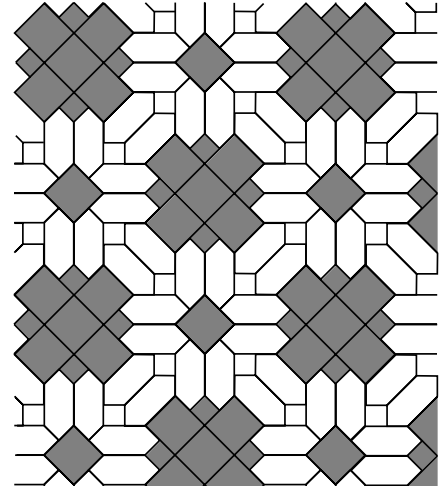

From The Cambridge Excalibur Collection.

DIAMOND (58%)

HOLLAND (21%)

8 x 8 (10.5%)

4 x 4 (10.5%)

Installation Pattern No. DSE-002

From The Cambridge Excalibur Collection.

DIAMOND (68%)

4 x 4 (8%)

Installation Pattern No. DSE-008

From The Cambridge Excalibur Collection.

DIAMOND (78%)

HOLLAND (22%)

Installation Pattern No. DSE-009

From The Cambridge Excalibur Collection.

DIAMOND (78%)

4 x 4 (22%)

Installation Pattern No. DSE-010

From The Cambridge Excalibur Collection.

DIAMOND (60%)

8 x 8 (22%)

4 x 4 (18%)

Installation Pattern No. DSE-011

From The Cambridge Excalibur Collection.

DIAMOND (58%)

8 x 8 (31.5%)

4 x 4 (10.5%)

Installation Pattern No. DSE-012

From The Cambridge Excalibur Collection.

DIAMOND (61%)

8 x 8 (22%)

4 x 4 (17%)