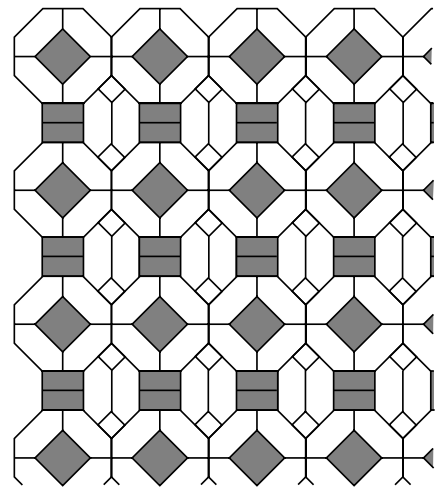

Installation Pattern No. DSE-006

From The Cambridge Excalibur Collection.

DIAMOND (68%)

HOLLAND (13%)

8 x 8 (13%)

4 x 4 (6%)