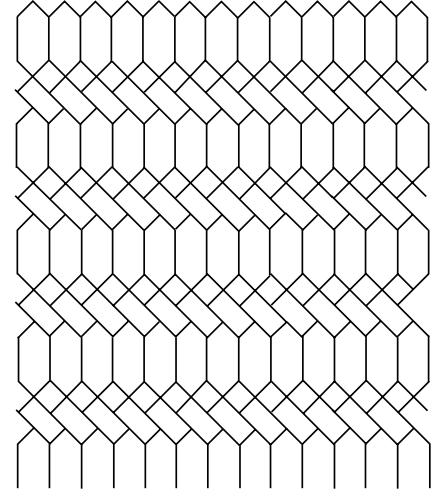

From The Cambridge Excalibur Collection.

DIAMOND (58%)

HOLLAND (21%)

8 x 8 (10.5%)

4 x 4 (10.5%)

Installation Pattern No. DSE-002

From The Cambridge Excalibur Collection.

DIAMOND (68%)

HOLLAND (13%)

8 x 8 (13%)

4 x 4 (6%)

Installation Pattern No. DSE-003

From The Cambridge Excalibur Collection.

DIAMOND (51%)

HOLLAND (35%)

8 x 8 (7%)

4 x 4 (7%)

Installation Pattern No. DSE-004

From The Cambridge Excalibur Collection.

DIAMOND (54%)

HOLLAND (31%)

4 x 4 (15%)

Installation Pattern No. DSE-005

From The Cambridge Excalibur Collection.

DIAMOND (57%)

HOLLAND (21%)

8 x 8 (11%)

4 x 4 (11%)

Installation Pattern No. DSE-006

From The Cambridge Excalibur Collection.

DIAMOND (68%)

HOLLAND (13%)