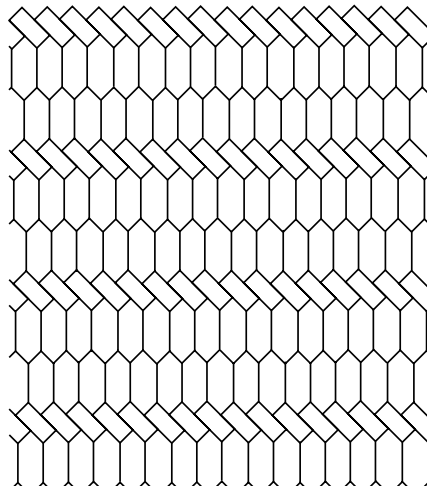

From The Cambridge Excalibur Collection.

DIAMOND (58%)

HOLLAND (21%)

8 x 8 (10.5%)

4 x 4 (10.5%)

Installation Pattern No. DSE-002

From The Cambridge Excalibur Collection.

DIAMOND (68%)

DIAMOND (57%)

HOLLAND (21%)

8 x 8 (11%)

4 x 4 (11%)

Installation Pattern No. DSE-006

From The Cambridge Excalibur Collection.

DIAMOND (68%)

HOLLAND (13%)

4 x 4 (8%)

Installation Pattern No. DSE-008

From The Cambridge Excalibur Collection.

DIAMOND (78%)

HOLLAND (22%)

Installation Pattern No. DSE-009

From The Cambridge Excalibur Collection.

DIAMOND (78%)

4 x 4 (22%)

Installation Pattern No. DSE-010

From The Cambridge Excalibur Collection.

DIAMOND (60%)

8 x 8 (22%)

4 x 4 (18%)

Installation Pattern No. DSE-011

From The Cambridge Excalibur Collection.