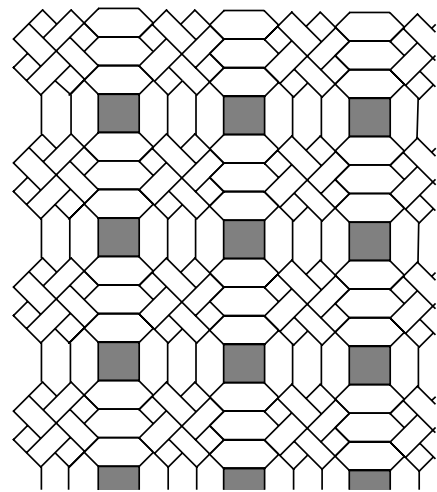

From The Cambridge Excalibur Collection.

DIAMOND (58%)

HOLLAND (21%)

8 x 8 (10.5%)

4 x 4 (10.5%)

Installation Pattern No. DSE-002

From The Cambridge Excalibur Collection.

DIAMOND (68%)

HOLLAND (13%)

8 x 8 (13%)

4 x 4 (6%)

Installation Pattern No. DSE-003

From The Cambridge Excalibur Collection.

DIAMOND (51%)

HOLLAND (35%)

8 x 8 (7%)

4 x 4 (7%)

Installation Pattern No. DSE-004

From The Cambridge Excalibur Collection.

DIAMOND (54%)

HOLLAND (31%)

4 x 4 (15%)

Installation Pattern No. DSE-005

From The Cambridge Excalibur Collection.

DIAMOND (57%)

HOLLAND (21%)

8 x 8 (11%)

4 x 4 (11%)

Installation Pattern No. DSE-006

From The Cambridge Excalibur Collection.

DIAMOND (68%)

HOLLAND (13%)