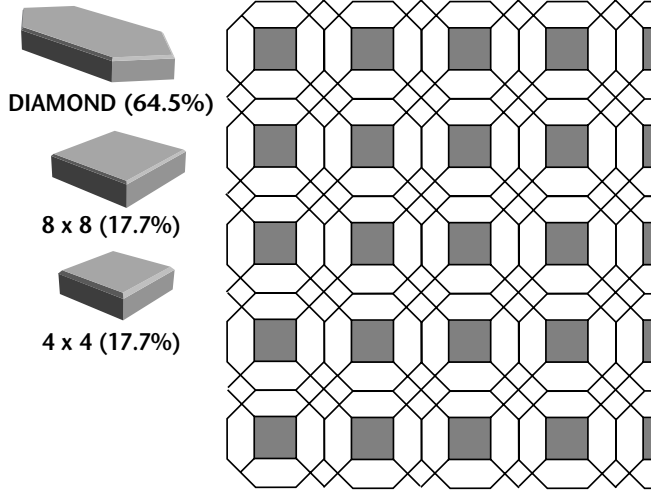

DESIGNSCAPING USING CAMBRIDGE PAVINGSTONES™ WITH ARMORTEC™

Installation Pattern No. DSE-013

From The Cambridge Excalibur Collection.