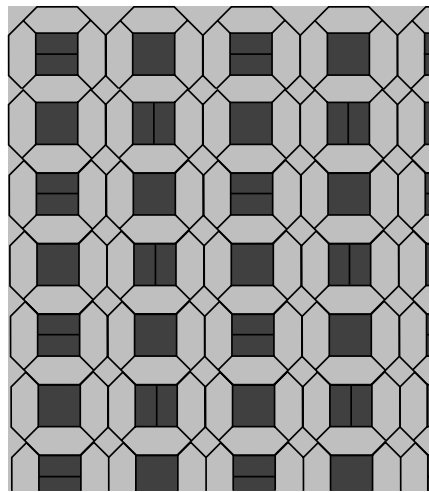

From The Cambridge Excalibur Collection.

DIAMOND (58%)

HOLLAND (21%)

8 x 8 (10.5%)

4 x 4 (10.5%)

Installation Pattern No. DSE-002

From The Cambridge Excalibur Collection.

DIAMOND (68%)

HOLLAND (13%)

8 x 8 (13%)

4 x 4 (6%)

Installation Pattern No. DSE-003

From The Cambridge Excalibur Collection.

DIAMOND (51%)

HOLLAND (35%)

8 x 8 (7%)