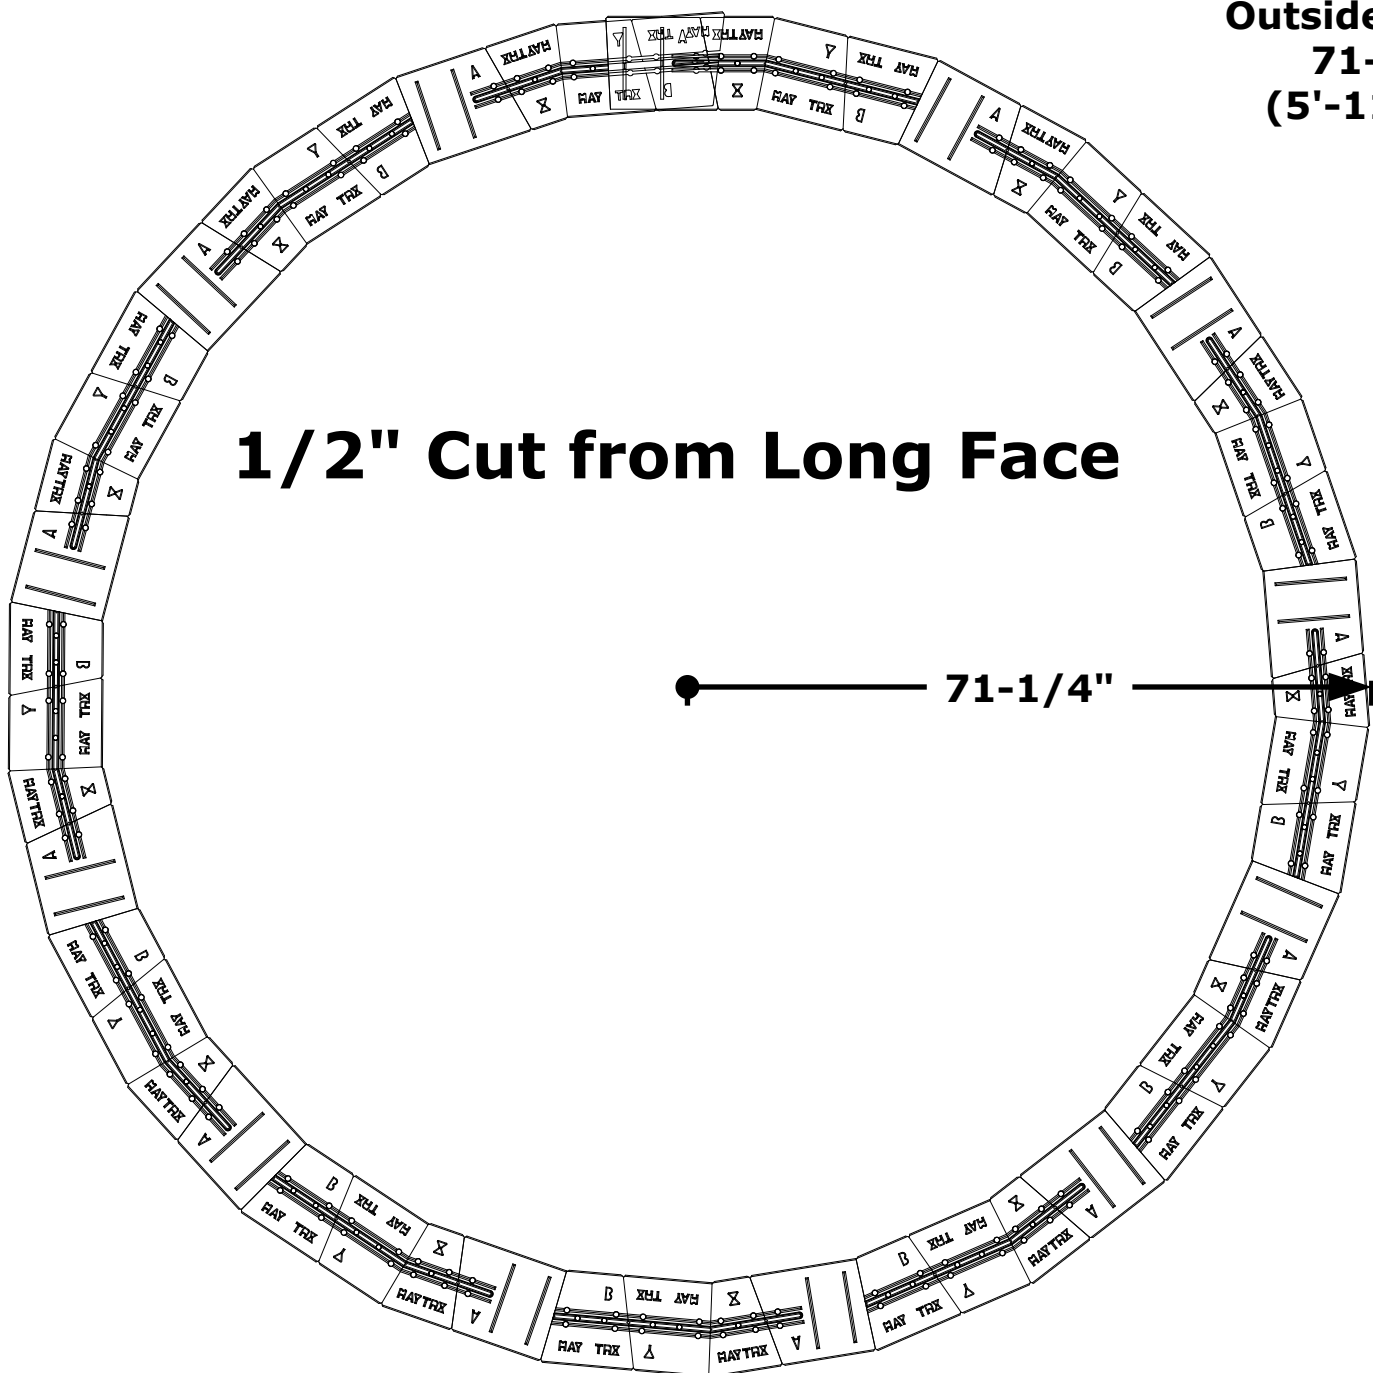

No Cuts For Bench Seat

Inside Radius:
82"

Stretcher

Outside Radius:
41"
(3'-5")

Stretcher with Half

Outside Radius:
98-3/4"
(8'-2 3/4")

Stretcher with Square

Outside Radius:
 $76\text{-}\frac{3}{8}\text{'}$
($6\text{'-}4\ \frac{3}{8}\text{'}$)

Maytrix with Stretcher Stone - No Cuts

Outside Radius:
161"
(13'-5")

**Outside Radius:
71-1/4"
(5'-11 1/4")**

1" Cut from Long Face

Outside Radius:
58-7/8"
(4'-10 7/8")

1 1/2" Cut from Long Face

Outside Radius:
49-3/4"
(4'-1 3/4")

108-1/4"

1/2" Cut from Short Face

Outside Radius:
117-3/4"
(9'-9 3/4")

5/8" Cut from Short Face

Outside Radius:
127-1/2"
(10'-7 1/2")

**Outside Radius:
139-3/4"
(11'-7 3/4")**

7/8" Cut from Short Face

Outside Radius:
154-1/2"
(12'-10 1/2")

Outside Radius:
280-1/2"
(23'-4 1/2")

**Outside Radius:
355"
(29'-7")**

1 1/2" Cut from Short Face

Olde English Radius

Outside Radius:
 $24\text{-}\frac{3}{8}\text{'}$
 $(2'\text{-}\frac{3}{8}\text{'})$

Olde English Radius with Olde English Stones