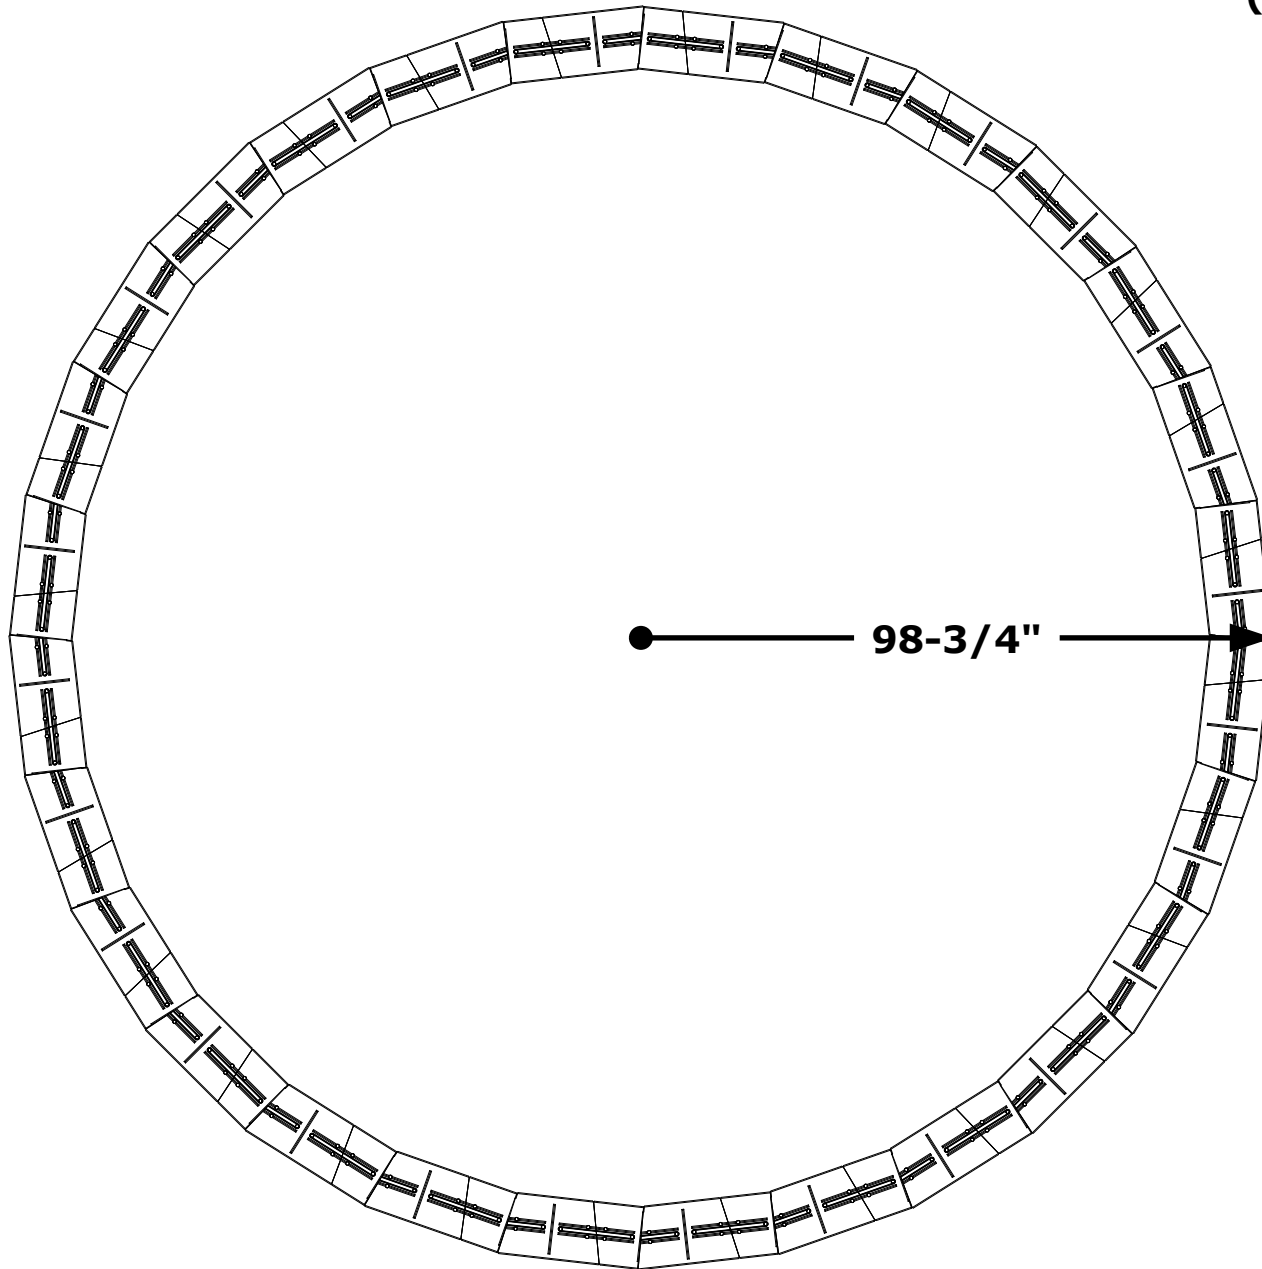

4 Stone Set - modules

Stretcher with Half - module

Stretcher with two Halves- module

Maytrix and Stretcher - module

Olde English 2 Stone - module

Cut Detail - Cuts on Long Face

Cut Detail - Cuts on Short Face

No Cuts For Bench Seat

Inside Radius:
82"

Stretcher

Outside Radius:
41"
(3'-5")

Stretcher with Half

Outside Radius:
98-3/4"
(8'-2 3/4")

Stretcher with Square

Outside Radius:
 $76\text{-}\frac{3}{8}\text{'}$
($6\text{'-}4\ \frac{3}{8}\text{'}$)

Maytrix with Stretcher Stone - No Cuts

Outside Radius:
161"
(13'-5")

**Outside Radius:
71-1/4"
(5'-11 1/4")**

1" Cut from Long Face

Outside Radius:
58-7/8"
(4'-10 7/8")

1 1/2" Cut from Long Face

Outside Radius:
49-3/4"
(4'-1 3/4")

Outside Radius:
280-1/2"
(23'-4 1/2")

**Outside Radius:
355"
(29'-7")**

1 1/2" Cut from Short Face

Olde English Radius

Outside Radius:
 $24\text{-}\frac{3}{8}\text{'}$
 $(2'\text{-}\frac{3}{8}\text{'})$

Olde English Radius with Olde English Stones