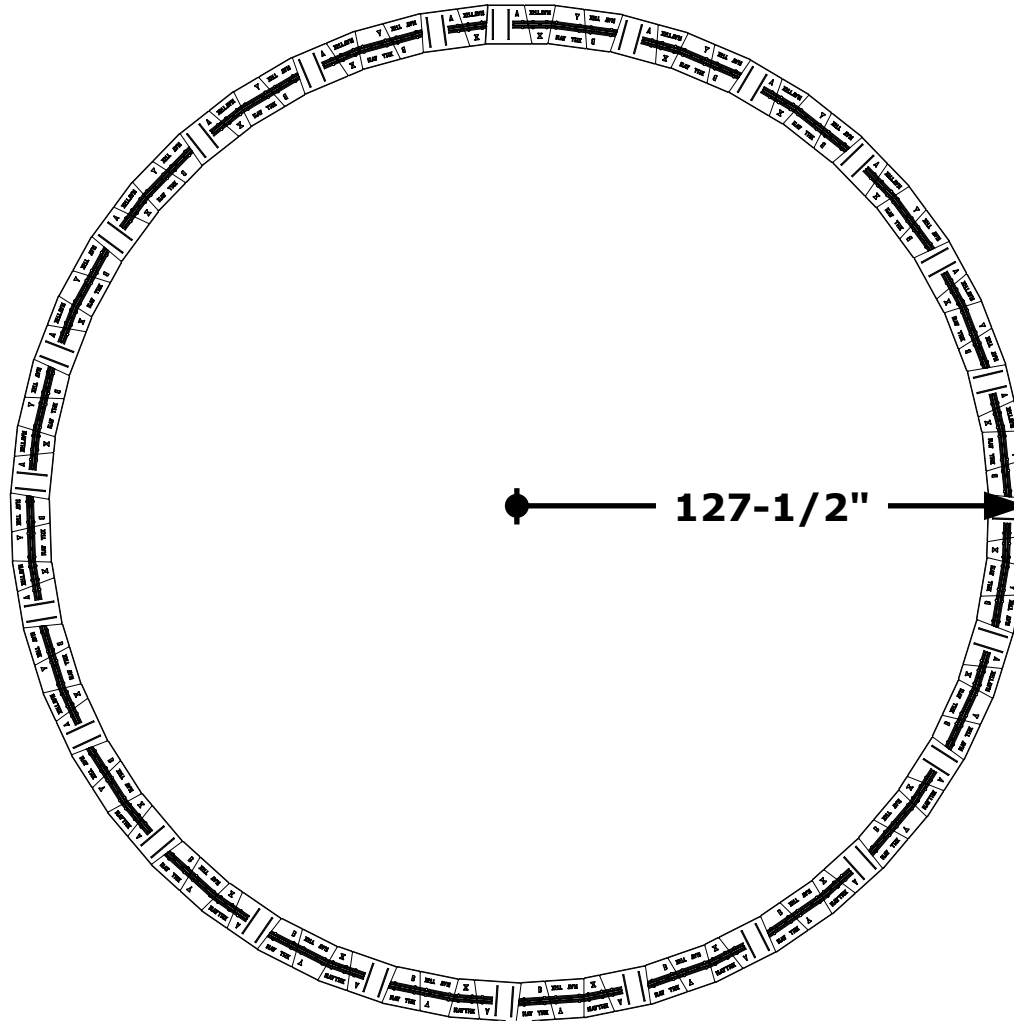

**Outside Radius:
44-1/4"
(3'-8 1/4")**

1/8" Cut from Short Face

Outside Radius:
95"
(7'-11")

1/4" Cut from Short Face

Outside Radius:
100-3/4"
(8'-4 3/4")

**Outside Radius:
108-1/4"
(9'-1/4")**

3/8" Cut from Short Face

108-1/4"

1/2" Cut from Short Face

Outside Radius:
117-3/4"
(9'-9 3/4")

5/8" Cut from Short Face

Outside Radius:
127-1/2"
(10'-7 1/2")

**Outside Radius:
139-3/4"
(11'-7 3/4")**

7/8" Cut from Short Face

Outside Radius:
154-1/2"
(12'-10 1/2")

**Outside Radius:
174-1/4"
(14'-6 1/4")**

● ————— 174-1/4" ————— ●

1 1/8" Cut from Short Face

Outside Radius:
197-3/4"
(16'-5 3/4")

1 1/4" Cut from Short Face

Outside Radius:
232-1/8"
(19'-4 1/8")

1 3/8" Cut from Short Face

Outside Radius:
280-1/2"
(23'-4 1/2")

**Outside Radius:
355"
(29'-7")**

1 1/2" Cut from Short Face

Olde English Radius

Outside Radius:
 $24\text{-}\frac{3}{8}\text{'}$
 $(2'\text{-}\frac{3}{8}\text{'})$

Olde English Radius with Olde English Stones