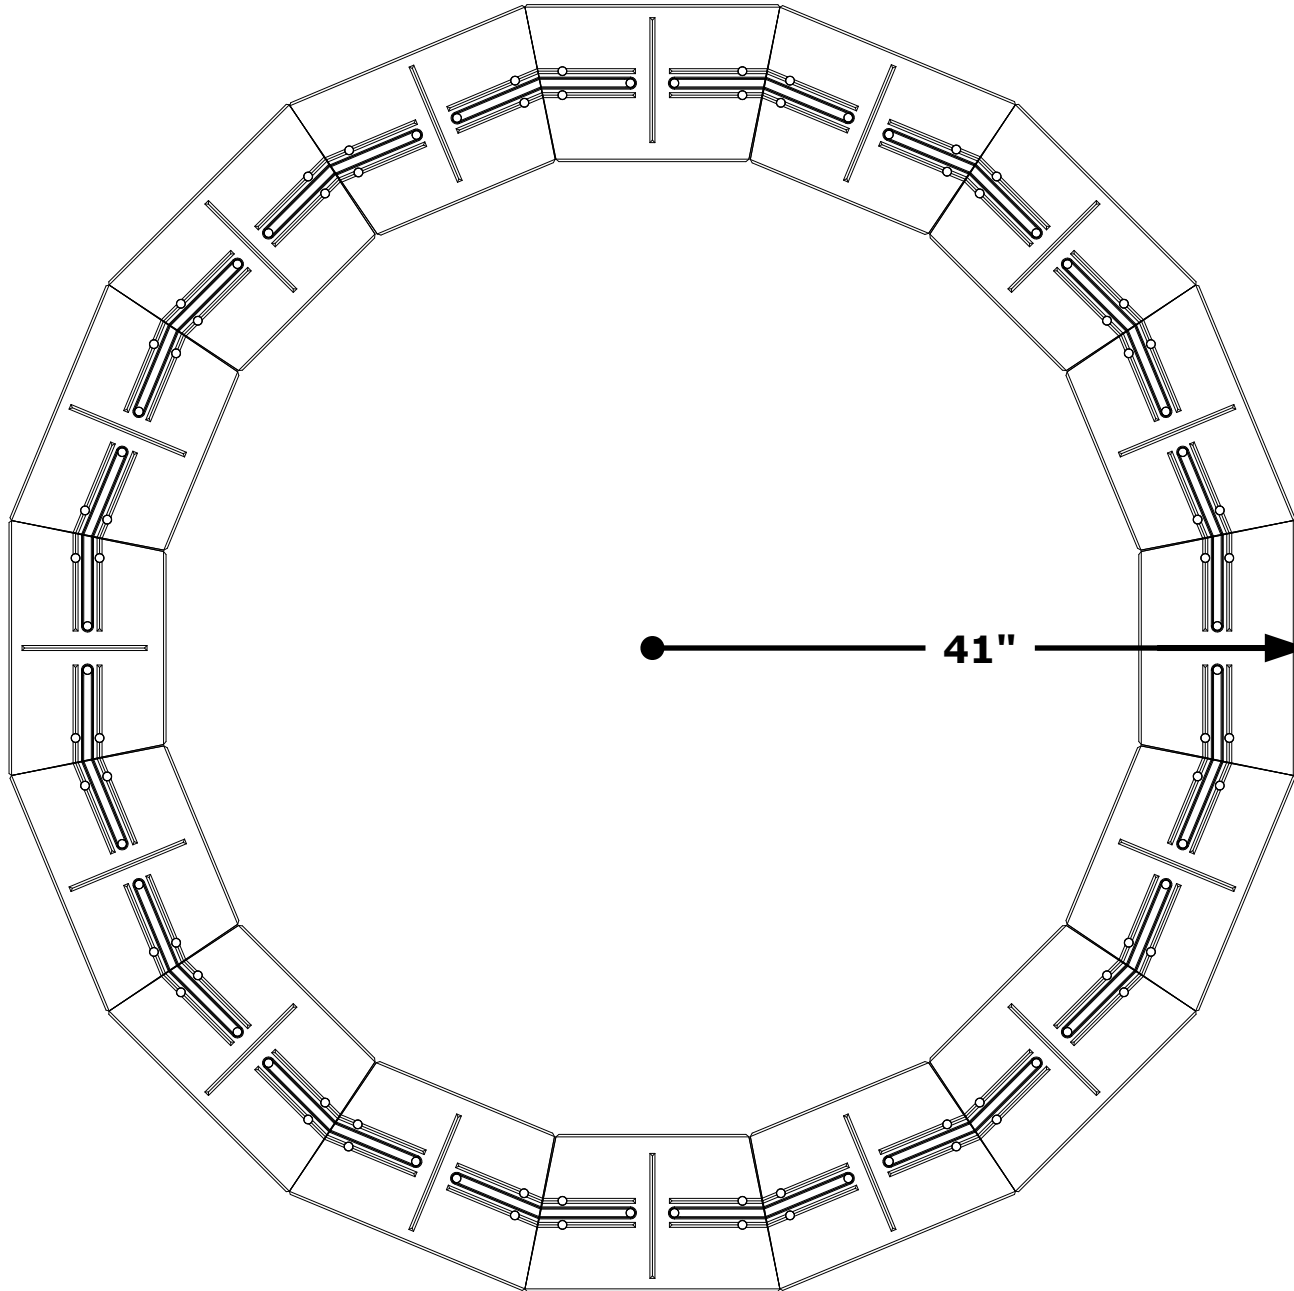

Stretcher

Outside Radius:
41"
(3'-5")