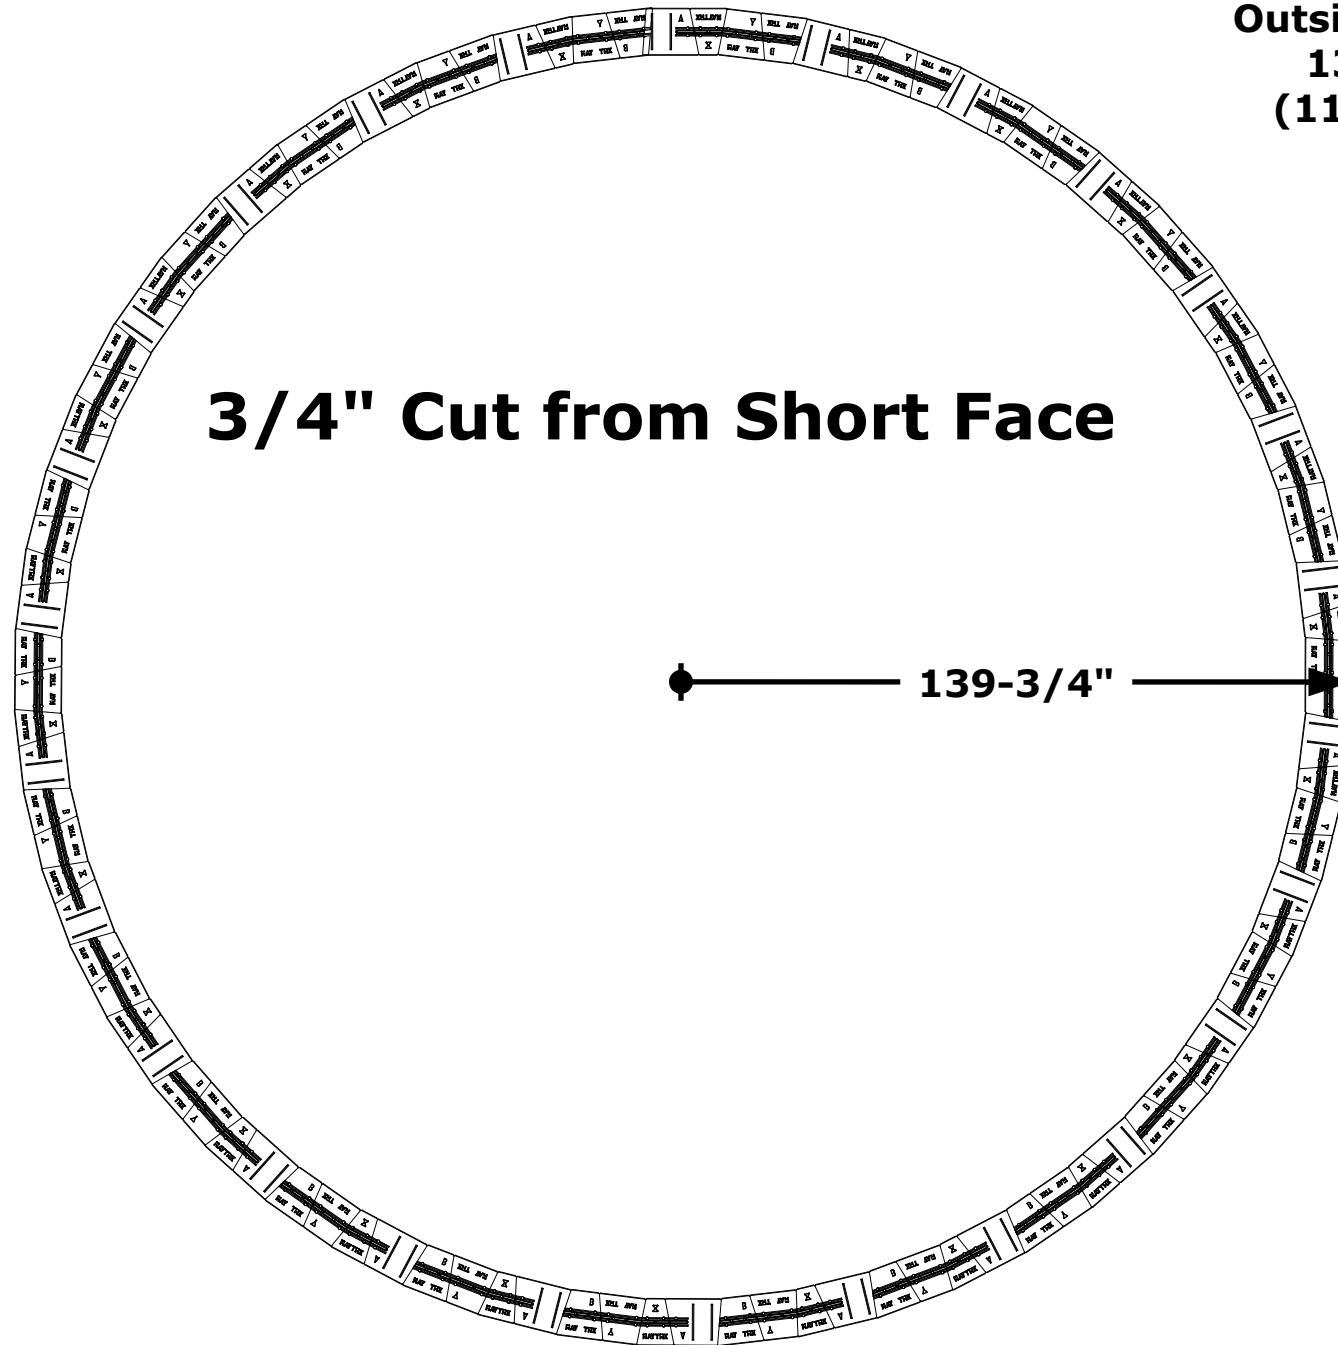

**Outside Radius:
44-1/4"
(3'-8 1/4")**

1/8" Cut from Short Face

Outside Radius:
95"
(7'-11")

1/4" Cut from Short Face

Outside Radius:
100-3/4"
(8'-4 3/4")

**Outside Radius:
108-1/4"
(9'-1/4")**

3/8" Cut from Short Face

108-1/4"

1/2" Cut from Short Face

Outside Radius:
117-3/4"
(9'-9 3/4")

5/8" Cut from Short Face

Outside Radius:
127-1/2"
(10'-7 1/2")

**Outside Radius:
139-3/4"
(11'-7 3/4")**

7/8" Cut from Short Face

Outside Radius:
154-1/2"
(12'-10 1/2")

**Outside Radius:
174-1/4"
(14'-6 1/4")**

● ————— 174-1/4" ————— ●

1 1/8" Cut from Short Face

Outside Radius:
197-3/4"
(16'-5 3/4")

1 1/4" Cut from Short Face

Outside Radius:
232-1/8"
(19'-4 1/8")

1 3/8" Cut from Short Face

Outside Radius:
280-1/2"
(23'-4 1/2")

**Outside Radius:
355"
(29'-7")**

1 1/2" Cut from Short Face

Olde English Radius

Outside Radius:
 $24\text{-}\frac{3}{8}\text{'}$
 $(2'\text{-}\frac{3}{8}\text{'})$

Olde English Radius with Olde English Stones