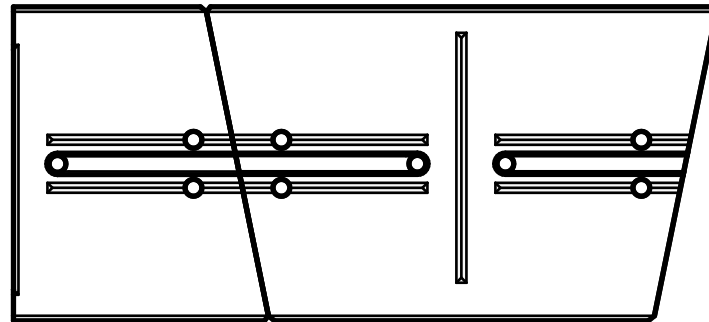

4 Stone Set - modules

Stretcher with Half - module

Stretcher with two Halves- module

Maytrix and Stretcher - module

Olde English 2 Stone - module

Cut Detail - Cuts on Long Face

Cut Detail - Cuts on Short Face

No Cuts For Bench Seat

Inside Radius:
82"

Stretcher

Outside Radius:
41"
(3'-5")

Stretcher with Half

Outside Radius:
98-3/4"
(8'-2 3/4")

Stretcher with Square

Outside Radius:
 $76\text{-}\frac{3}{8}\text{'}$
($6\text{'-}4\ \frac{3}{8}\text{'}$)

Maytrix with Stretcher Stone - No Cuts

Outside Radius:
161"
(13'-5")

**Outside Radius:
71-1/4"
(5'-11 1/4")**

1" Cut from Long Face

Outside Radius:
58-7/8"
(4'-10 7/8")

1 1/2" Cut from Long Face

Outside Radius:
49-3/4"
(4'-1 3/4")