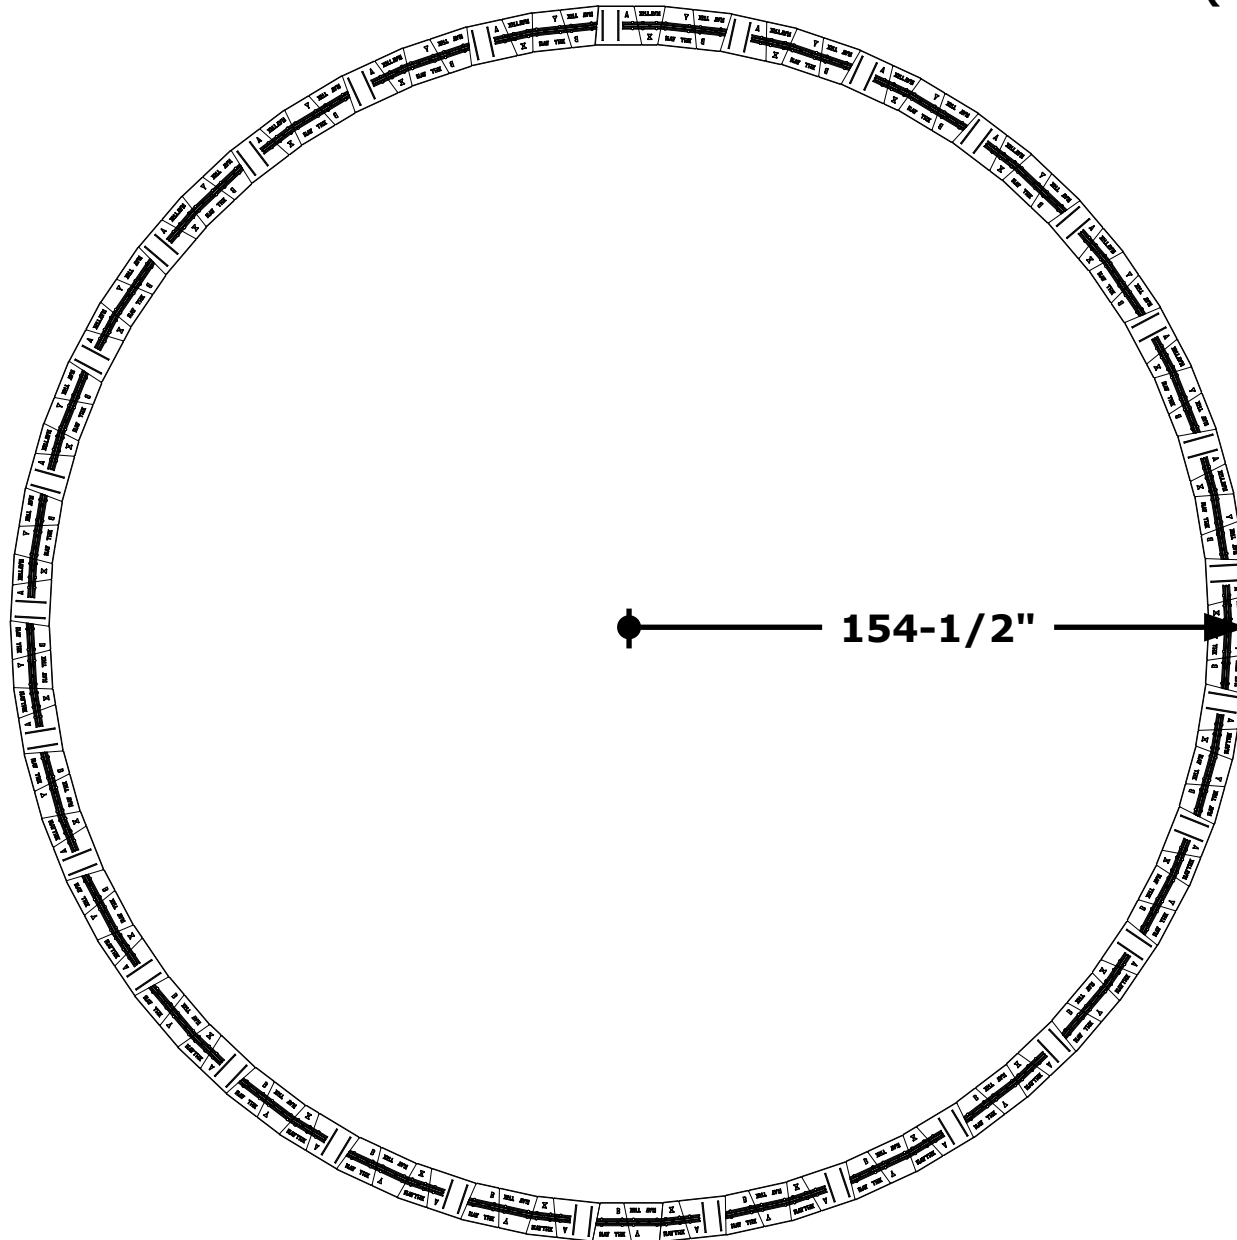

108-1/4"

1/2" Cut from Short Face

Outside Radius:
117-3/4"
(9'-9 3/4")

5/8" Cut from Short Face

Outside Radius:
127-1/2"
(10'-7 1/2")

**Outside Radius:
139-3/4"
(11'-7 3/4")**

7/8" Cut from Short Face

Outside Radius:
154-1/2"
(12'-10 1/2")

**Outside Radius:
174-1/4"
(14'-6 1/4")**

● ————— 174-1/4" ————— ●

1 1/8" Cut from Short Face

Outside Radius:
197-3/4"
(16'-5 3/4")

1 1/4" Cut from Short Face

Outside Radius:
232-1/8"
(19'-4 1/8")

1 3/8" Cut from Short Face

Outside Radius:
280-1/2"
(23'-4 1/2")

**Outside Radius:
355"
(29'-7")**

1 1/2" Cut from Short Face

Olde English Radius

Outside Radius:
 $24\text{-}\frac{3}{8}\text{'}$
 $(2'\text{-}\frac{3}{8}\text{'})$

Olde English Radius with Olde English Stones

Outside Radius:
49"
(4'-1")