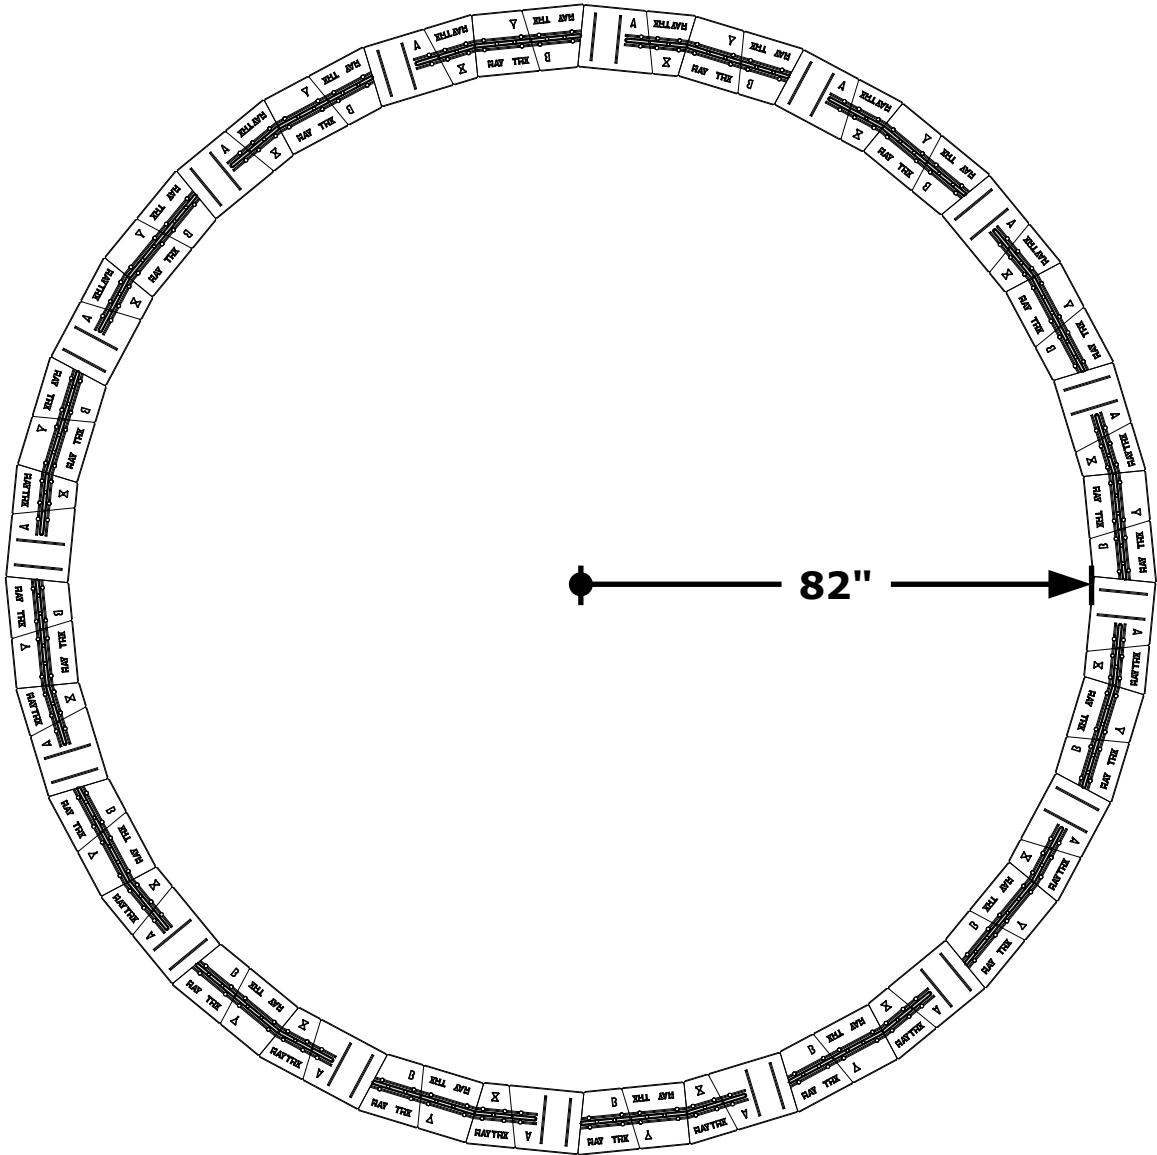

No Cuts For Bench Seat

Inside Radius:
82"