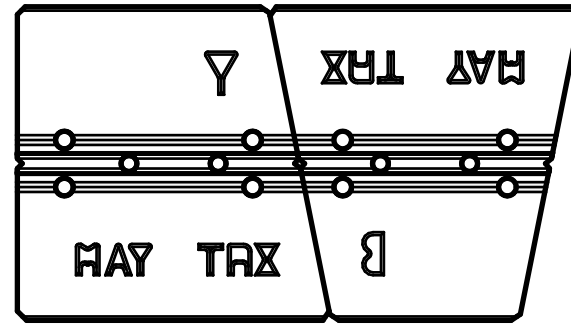

4 Stone Set - modules

Stretcher with Half - module

Stretcher with two Halves- module

Maytrix and Stretcher - module

Olde English 2 Stone - module

Cut Detail - Cuts on Long Face

Cut Detail - Cuts on Short Face

No Cuts For Bench Seat

Inside Radius:
82"

Stretcher

Outside Radius:
41"
(3'-5")

Stretcher with Half

Outside Radius:
98-3/4"
(8'-2 3/4")

Stretcher with Square

Outside Radius:
 $76\text{-}\frac{3}{8}\text{'}$
($6\text{'-}4\ \frac{3}{8}\text{'}$)

Outside Radius:
280-1/2"
(23'-4 1/2")

**Outside Radius:
355"
(29'-7")**

1 1/2" Cut from Short Face

Olde English Radius

Outside Radius:
 $24\text{-}\frac{3}{8}\text{'}$
 $(2'\text{-}\frac{3}{8}\text{'})$

Olde English Radius with Olde English Stones