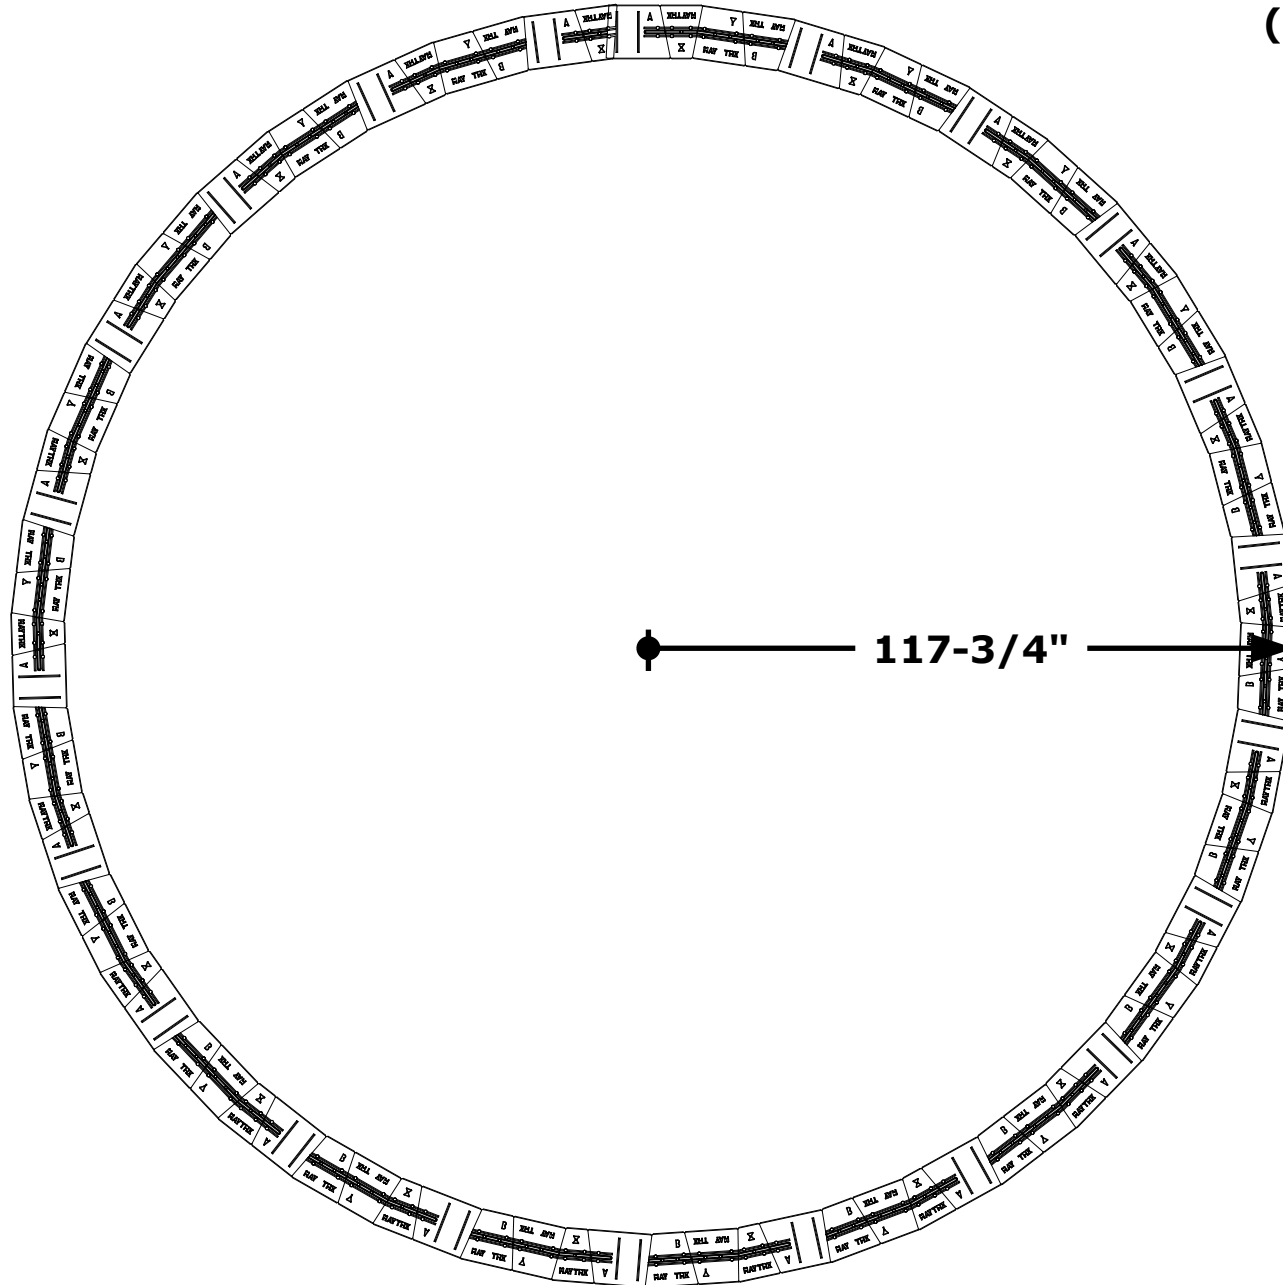

Maytrix with Stretcher Stone - No Cuts

Outside Radius:
161"
(13'-5")

**Outside Radius:
71-1/4"
(5'-11 1/4")**

1" Cut from Long Face

Outside Radius:
58-7/8"
(4'-10 7/8")

1 1/2" Cut from Long Face

Outside Radius:
49-3/4"
(4'-1 3/4")

**Outside Radius:
44-1/4"
(3'-8 1/4")**

1/8" Cut from Short Face

Outside Radius:
95"
(7'-11")

1/4" Cut from Short Face

Outside Radius:
100-3/4"
(8'-4 3/4")

**Outside Radius:
108-1/4"
(9'-1/4")**

3/8" Cut from Short Face

108-1/4"

1/2" Cut from Short Face

Outside Radius:
117-3/4"
(9'-9 3/4")

5/8" Cut from Short Face

Outside Radius:
127-1/2"
(10'-7 1/2")

**Outside Radius:
139-3/4"
(11'-7 3/4")**

7/8" Cut from Short Face

Outside Radius:
154-1/2"
(12'-10 1/2")

Outside Radius:
280-1/2"
(23'-4 1/2")

**Outside Radius:
355"
(29'-7")**

1 1/2" Cut from Short Face

Olde English Radius

Outside Radius:
 $24\text{-}\frac{3}{8}\text{'}$
 $(2'\text{-}\frac{3}{8}\text{'})$

Olde English Radius with Olde English Stones