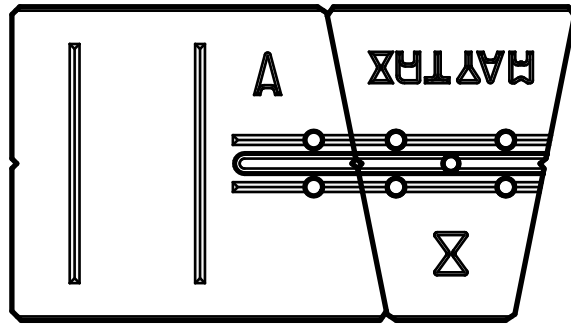

4 Stone Set - modules

Stretcher with Half - module

Stretcher with two Halves- module

Maytrix and Stretcher - module

Olde English 2 Stone - module

Cut Detail - Cuts on Long Face

Cut Detail - Cuts on Short Face

No Cuts For Bench Seat

Inside Radius:
82"

Stretcher

Outside Radius:
41"
(3'-5")

Stretcher with Half

Outside Radius:
98-3/4"
(8'-2 3/4")

Stretcher with Square

Outside Radius:
 $76\text{-}\frac{3}{8}\text{'}$
($6\text{'-}4\ \frac{3}{8}\text{'}$)

Maytrix with Stretcher Stone - No Cuts

Outside Radius:
161"
(13'-5")

**Outside Radius:
71-1/4"
(5'-11 1/4")**

1" Cut from Long Face

Outside Radius:
58-7/8"
(4'-10 7/8")

1 1/2" Cut from Long Face

Outside Radius:
49-3/4"
(4'-1 3/4")