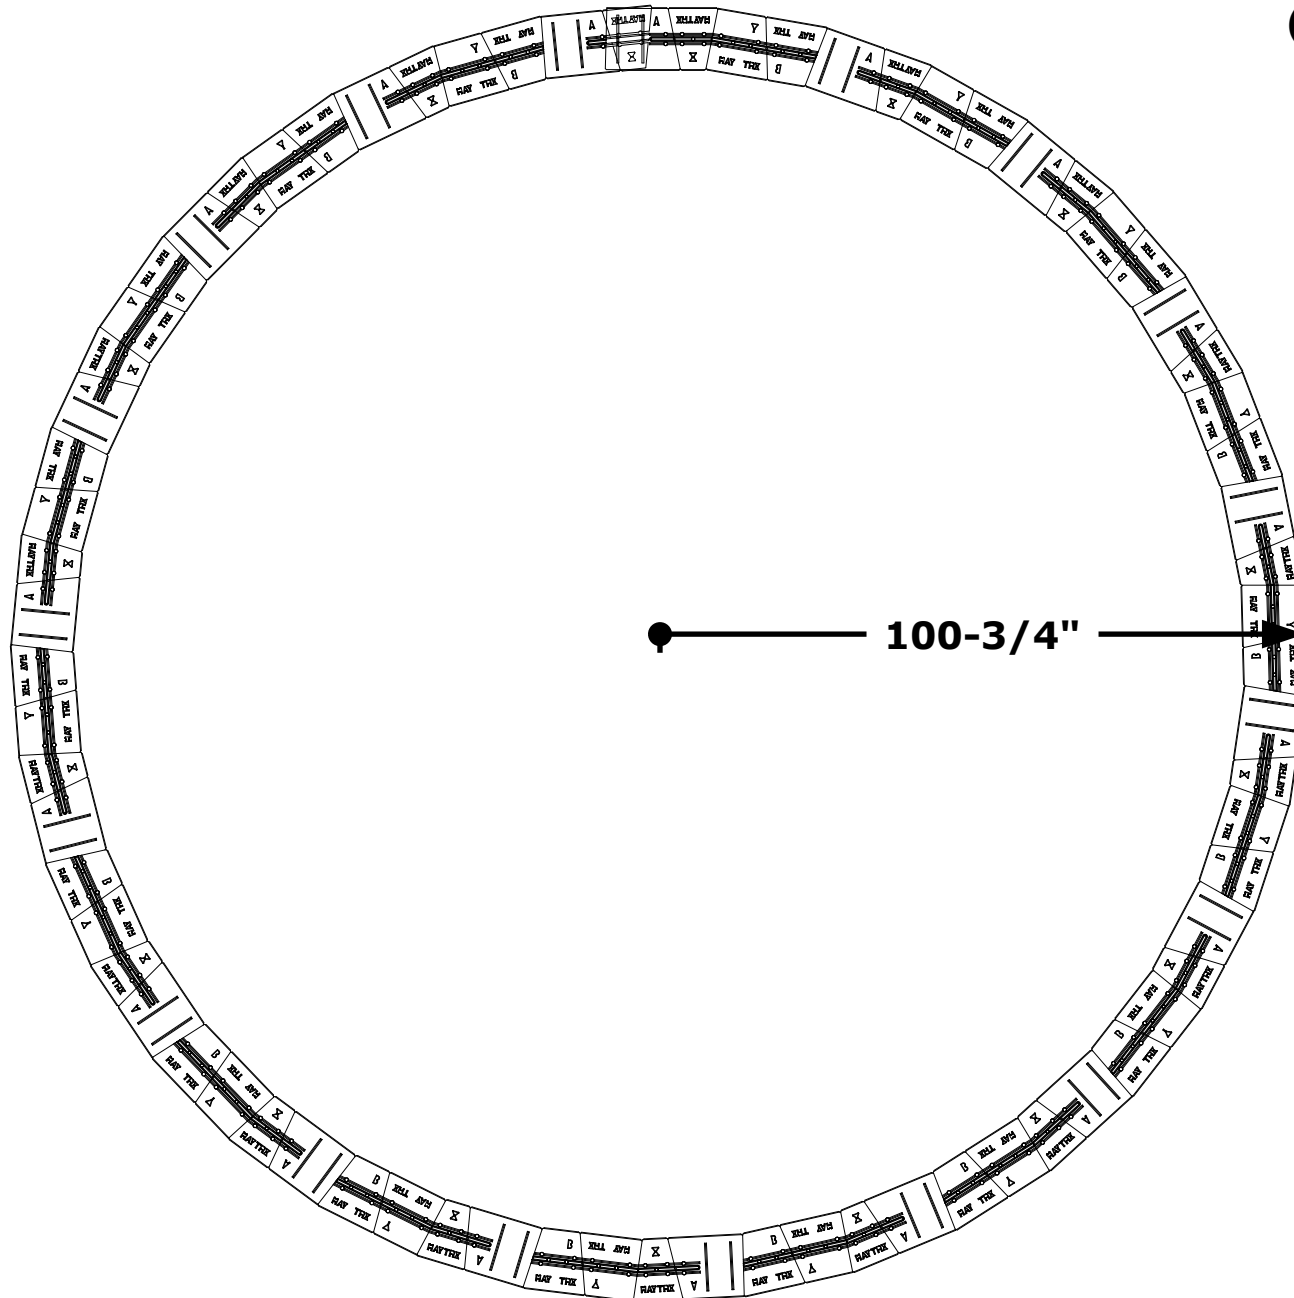

Maytrix with Stretcher Stone - No Cuts

Outside Radius:
161"
(13'-5")

**Outside Radius:
71-1/4"
(5'-11 1/4")**

1" Cut from Long Face

Outside Radius:
58-7/8"
(4'-10 7/8")

1 1/2" Cut from Long Face

Outside Radius:
49-3/4"
(4'-1 3/4")

**Outside Radius:
44-1/4"
(3'-8 1/4")**

1/8" Cut from Short Face

Outside Radius:
95"
(7'-11")

1/4" Cut from Short Face

Outside Radius:
100-3/4"
(8'-4 3/4")

**Outside Radius:
108-1/4"
(9'-1/4")**

3/8" Cut from Short Face

108-1/4"

1/2" Cut from Short Face

Outside Radius:
117-3/4"
(9'-9 3/4")

5/8" Cut from Short Face

Outside Radius:
127-1/2"
(10'-7 1/2")

**Outside Radius:
139-3/4"
(11'-7 3/4")**

7/8" Cut from Short Face

Outside Radius:
154-1/2"
(12'-10 1/2")

Outside Radius:
280-1/2"
(23'-4 1/2")

**Outside Radius:
355"
(29'-7")**

1 1/2" Cut from Short Face

Olde English Radius

Outside Radius:
 $24\text{-}\frac{3}{8}\text{'}$
 $(2'\text{-}\frac{3}{8}\text{'})$

Olde English Radius with Olde English Stones