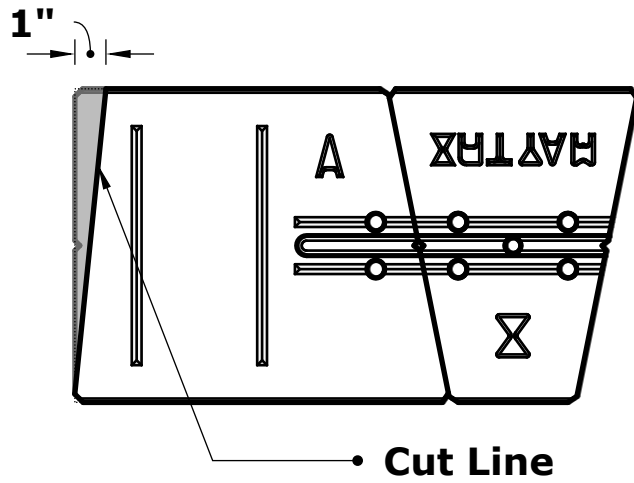

4 Stone Set - modules

Stretcher with Half - module

Stretcher with two Halves- module

Maytrix and Stretcher - module

Olde English 2 Stone - module

Cut Detail - Cuts on Long Face

Cut Detail - Cuts on Short Face

No Cuts For Bench Seat

Inside Radius:
82"

Stretcher

Outside Radius:
41"
(3'-5")

Stretcher with Half

Outside Radius:
98-3/4"
(8'-2 3/4")

Stretcher with Square

Outside Radius:
 $76\text{-}\frac{3}{8}\text{'}$
($6\text{'-}4\ \frac{3}{8}\text{'}$)

Maytrix with Stretcher Stone - No Cuts

Outside Radius:
161"
(13'-5")

**Outside Radius:
71-1/4"
(5'-11 1/4")**

1" Cut from Long Face

Outside Radius:
58-7/8"
(4'-10 7/8")

1 1/2" Cut from Long Face

Outside Radius:
49-3/4"
(4'-1 3/4")