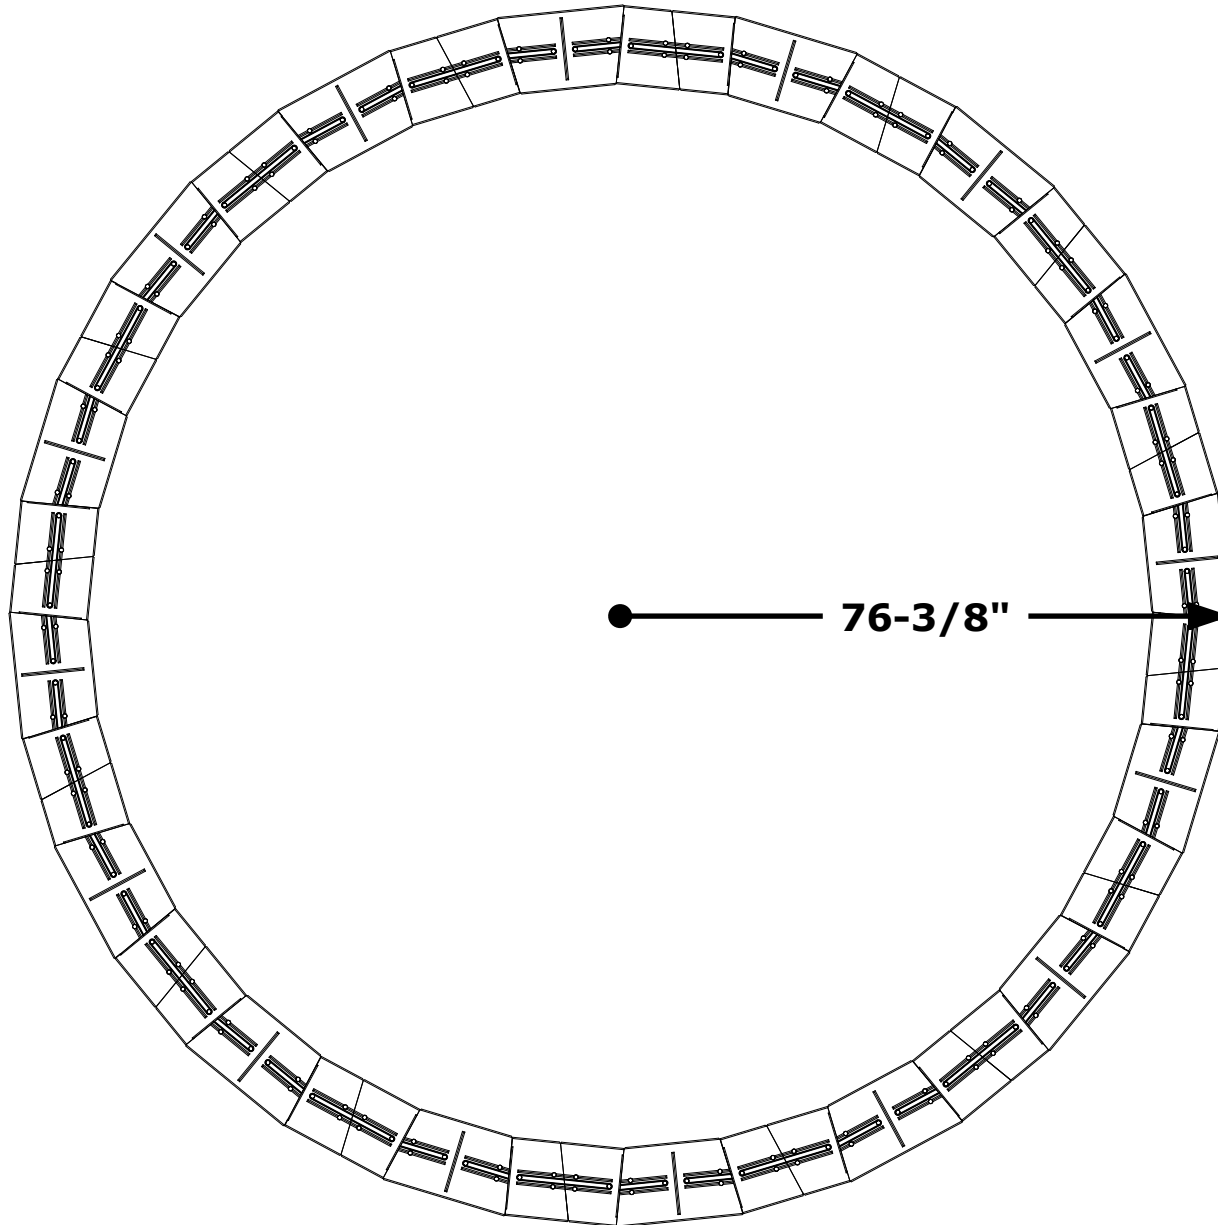

No Cuts For Bench Seat

Inside Radius:
82"

Stretcher

Outside Radius:
41"
(3'-5")

Stretcher with Half

Outside Radius:
98-3/4"
(8'-2 3/4")

Stretcher with Square

Outside Radius:
 $76\text{-}\frac{3}{8}\text{'}$
($6\text{'-}4\ \frac{3}{8}\text{'}$)

Maytrix with Stretcher Stone - No Cuts

Outside Radius:
161"
(13'-5")

**Outside Radius:
71-1/4"
(5'-11 1/4")**

1" Cut from Long Face

Outside Radius:
58-7/8"
(4'-10 7/8")

1 1/2" Cut from Long Face

Outside Radius:
49-3/4"
(4'-1 3/4")

108-1/4"

1/2" Cut from Short Face

Outside Radius:
117-3/4"
(9'-9 3/4")

5/8" Cut from Short Face

Outside Radius:
127-1/2"
(10'-7 1/2")

**Outside Radius:
139-3/4"
(11'-7 3/4")**

7/8" Cut from Short Face

Outside Radius:
154-1/2"
(12'-10 1/2")

Outside Radius:
280-1/2"
(23'-4 1/2")

**Outside Radius:
355"
(29'-7")**

1 1/2" Cut from Short Face

Olde English Radius

Outside Radius:
 $24\text{-}\frac{3}{8}\text{'}$
 $(2'\text{-}\frac{3}{8}\text{'})$

Olde English Radius with Olde English Stones