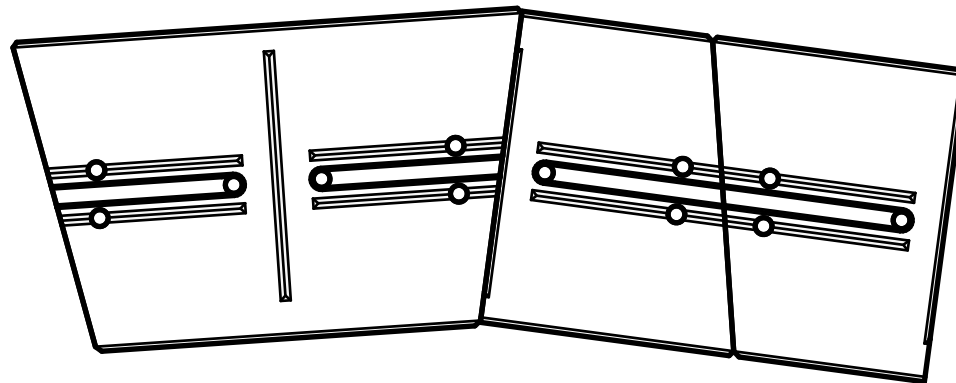

4 Stone Set - modules

Stretcher with Half - module

Stretcher with two Halves- module

Maytrix and Stretcher - module

Olde English 2 Stone - module

Cut Detail - Cuts on Long Face

Cut Detail - Cuts on Short Face

No Cuts For Bench Seat

Inside Radius:
82"

Stretcher

Outside Radius:
41"
(3'-5")

Stretcher with Half

Outside Radius:
98-3/4"
(8'-2 3/4")

Stretcher with Square

Outside Radius:
 $76\text{-}\frac{3}{8}\text{'}$
($6\text{'-}4\ \frac{3}{8}\text{'}$)

Maytrix with Stretcher Stone - No Cuts

Outside Radius:
161"
(13'-5")

**Outside Radius:
71-1/4"
(5'-11 1/4")**

1" Cut from Long Face

Outside Radius:
58-7/8"
(4'-10 7/8")

1 1/2" Cut from Long Face

Outside Radius:
49-3/4"
(4'-1 3/4")