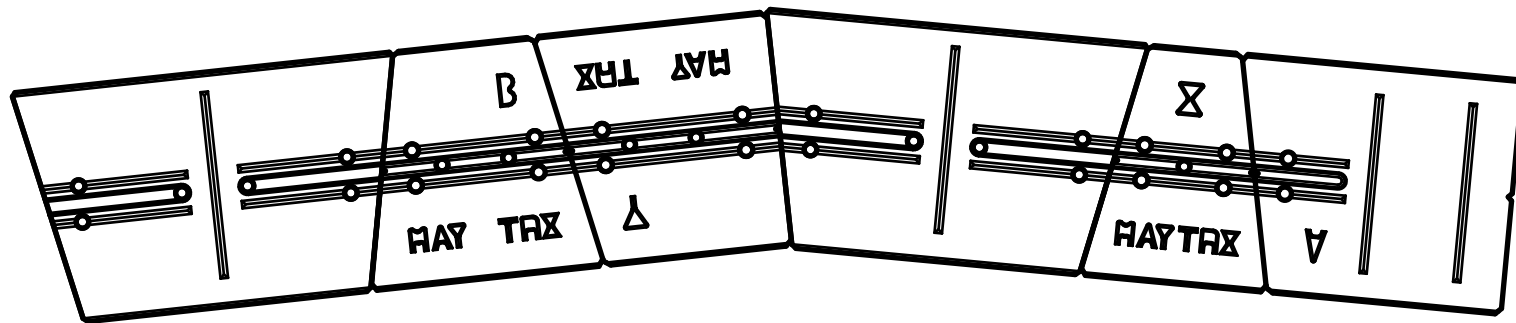

4 Stone Set - modules

Stretcher with Half - module

Stretcher with two Halves- module

Maytrix and Stretcher - module

Olde English 2 Stone - module

Cut Detail - Cuts on Long Face

Cut Detail - Cuts on Short Face

No Cuts For Bench Seat

Inside Radius:
82"

Stretcher

Outside Radius:
41"
(3'-5")

Stretcher with Half

Outside Radius:
98-3/4"
(8'-2 3/4")

Stretcher with Square

Outside Radius:
 $76\text{-}\frac{3}{8}\text{'}$
($6\text{'-}4\ \frac{3}{8}\text{'}$)

Maytrix with Stretcher Stone - No Cuts

Outside Radius:
161"
(13'-5")

**Outside Radius:
71-1/4"
(5'-11 1/4")**

1" Cut from Long Face

Outside Radius:
58-7/8"
(4'-10 7/8")

1 1/2" Cut from Long Face

Outside Radius:
49-3/4"
(4'-1 3/4")