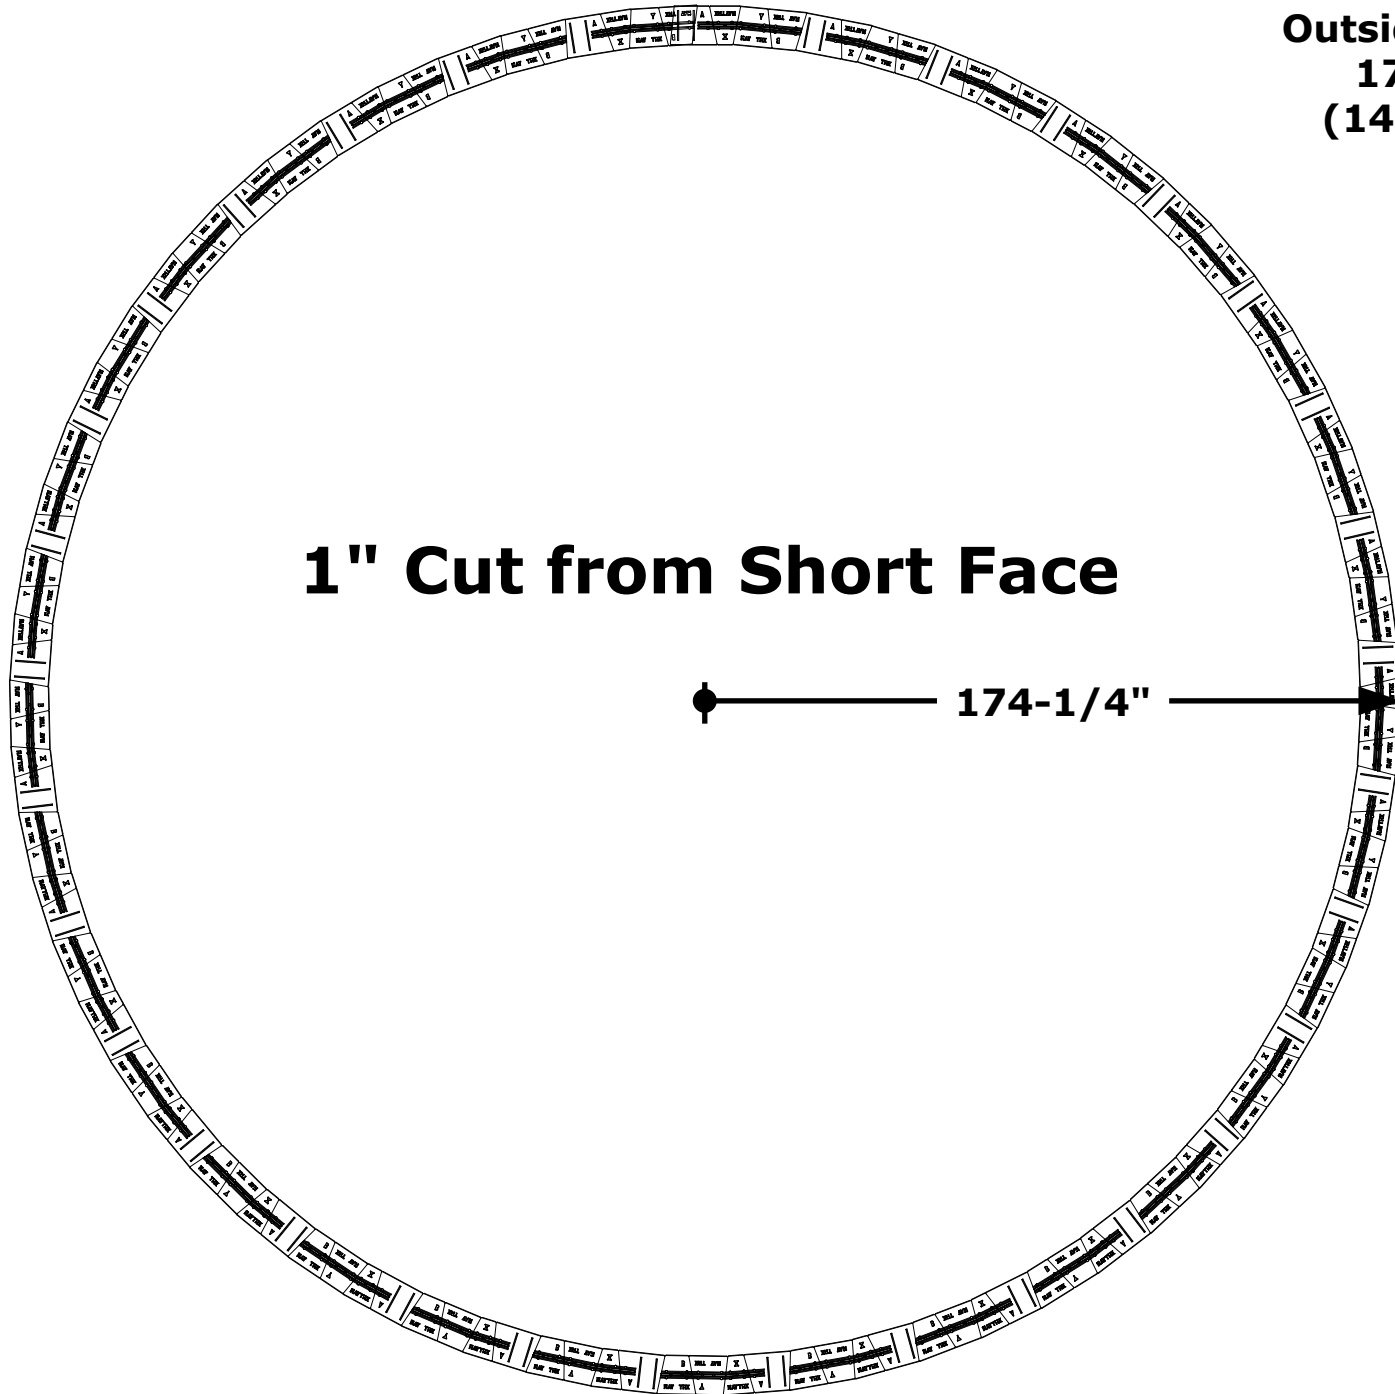

**Outside Radius:
44-1/4"
(3'-8 1/4")**

1/8" Cut from Short Face

Outside Radius:
95"
(7'-11")

1/4" Cut from Short Face

Outside Radius:
100-3/4"
(8'-4 3/4")

**Outside Radius:
108-1/4"
(9'-1/4")**

3/8" Cut from Short Face

108-1/4"

1/2" Cut from Short Face

Outside Radius:
117-3/4"
(9'-9 3/4")

5/8" Cut from Short Face

Outside Radius:
127-1/2"
(10'-7 1/2")

**Outside Radius:
139-3/4"
(11'-7 3/4")**

7/8" Cut from Short Face

Outside Radius:
154-1/2"
(12'-10 1/2")

**Outside Radius:
174-1/4"
(14'-6 1/4")**

● ————— 174-1/4" ————— ●

1 1/8" Cut from Short Face

Outside Radius:
197-3/4"
(16'-5 3/4")

1 1/4" Cut from Short Face

Outside Radius:
232-1/8"
(19'-4 1/8")

1 3/8" Cut from Short Face

Outside Radius:
280-1/2"
(23'-4 1/2")

**Outside Radius:
355"
(29'-7")**

1 1/2" Cut from Short Face

Olde English Radius

Outside Radius:
 $24\text{-}\frac{3}{8}\text{'}$
 $(2'\text{-}\frac{3}{8}\text{'})$

Olde English Radius with Olde English Stones