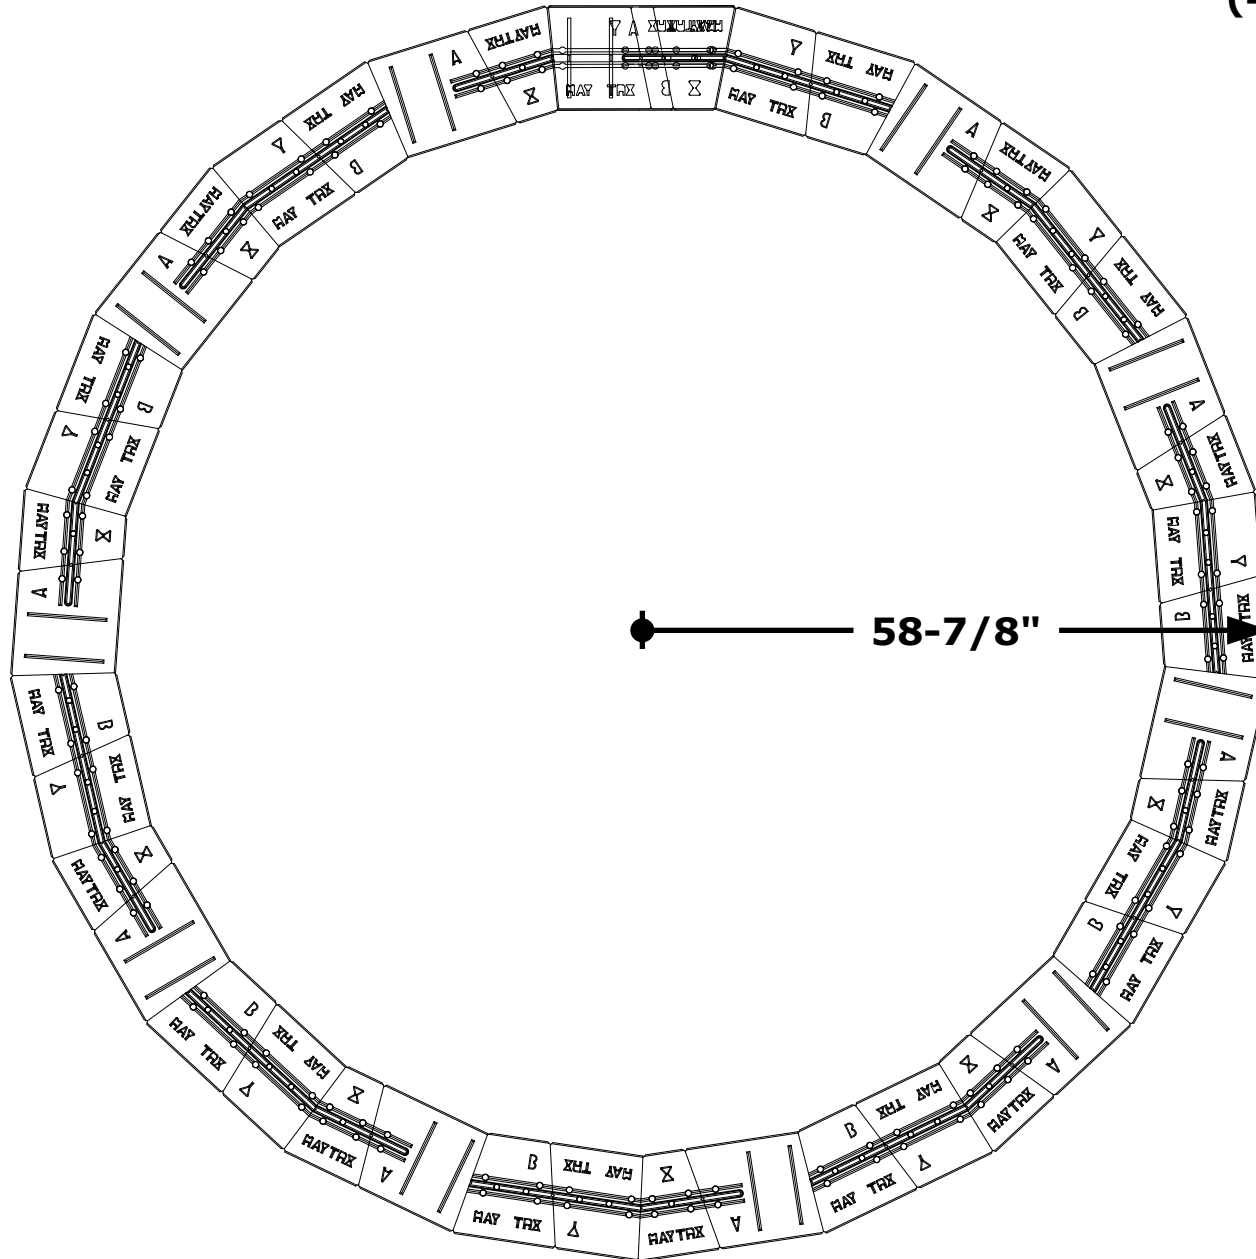

Maytrix with Stretcher Stone - No Cuts

Outside Radius:
161"
(13'-5")

**Outside Radius:
71-1/4"
(5'-11 1/4")**

1" Cut from Long Face

Outside Radius:
58-7/8"
(4'-10 7/8")

1 1/2" Cut from Long Face

Outside Radius:
49-3/4"
(4'-1 3/4")

**Outside Radius:
44-1/4"
(3'-8 1/4")**

1/8" Cut from Short Face

Outside Radius:
95"
(7'-11")

1/4" Cut from Short Face

Outside Radius:
100-3/4"
(8'-4 3/4")

**Outside Radius:
108-1/4"
(9'-1/4")**

3/8" Cut from Short Face

108-1/4"

1/2" Cut from Short Face

Outside Radius:
117-3/4"
(9'-9 3/4")

5/8" Cut from Short Face

Outside Radius:
127-1/2"
(10'-7 1/2")

**Outside Radius:
139-3/4"
(11'-7 3/4")**

7/8" Cut from Short Face

Outside Radius:
154-1/2"
(12'-10 1/2")

Outside Radius:
280-1/2"
(23'-4 1/2")

**Outside Radius:
355"
(29'-7")**

1 1/2" Cut from Short Face

Olde English Radius

Outside Radius:
 $24\text{-}\frac{3}{8}\text{'}$
 $(2'\text{-}\frac{3}{8}\text{'})$

Olde English Radius with Olde English Stones