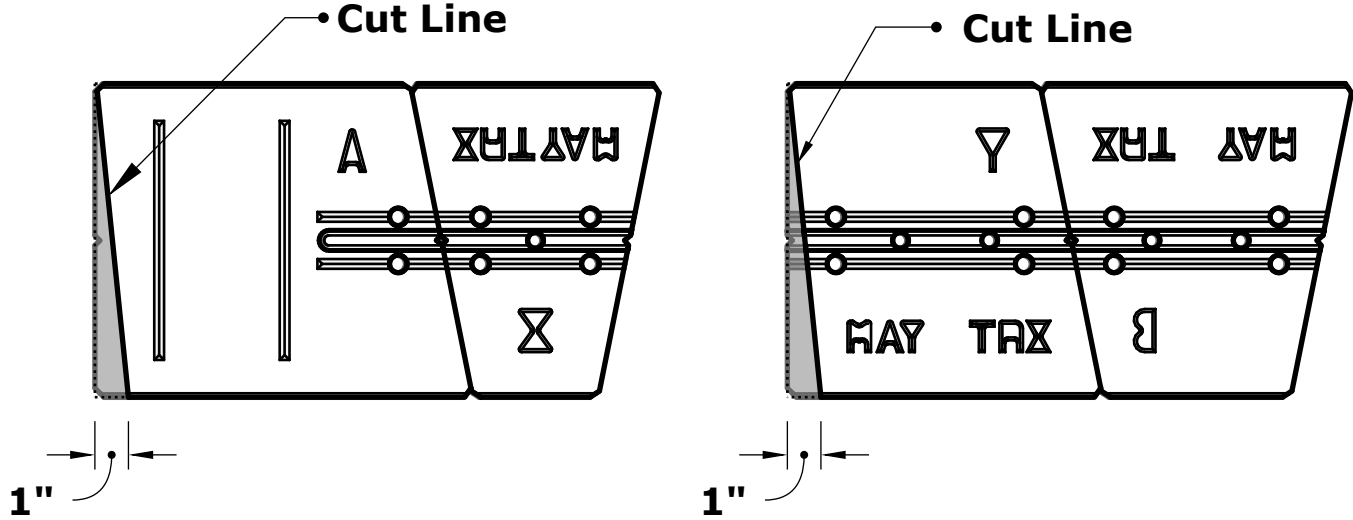

4 Stone Set - modules

Stretcher with Half - module

Stretcher with two Halves- module

Maytrix and Stretcher - module

Olde English 2 Stone - module

Cut Detail - Cuts on Long Face

Cut Detail - Cuts on Short Face

No Cuts For Bench Seat

Inside Radius:
82"

Stretcher

Outside Radius:
41"
(3'-5")

Stretcher with Half

Outside Radius:
98-3/4"
(8'-2 3/4")

Stretcher with Square

Outside Radius:
 $76\text{-}\frac{3}{8}\text{'}$
($6\text{'-}4\ \frac{3}{8}\text{'}$)

Maytrix with Stretcher Stone - No Cuts

Outside Radius:
161"
(13'-5")

**Outside Radius:
71-1/4"
(5'-11 1/4")**

1" Cut from Long Face

Outside Radius:
58-7/8"
(4'-10 7/8")

1 1/2" Cut from Long Face

Outside Radius:
49-3/4"
(4'-1 3/4")

**Outside Radius:
44-1/4"
(3'-8 1/4")**

1/8" Cut from Short Face

Outside Radius:
95"
(7'-11")

1/4" Cut from Short Face

Outside Radius:
100-3/4"
(8'-4 3/4")

**Outside Radius:
108-1/4"
(9'-1/4")**

3/8" Cut from Short Face