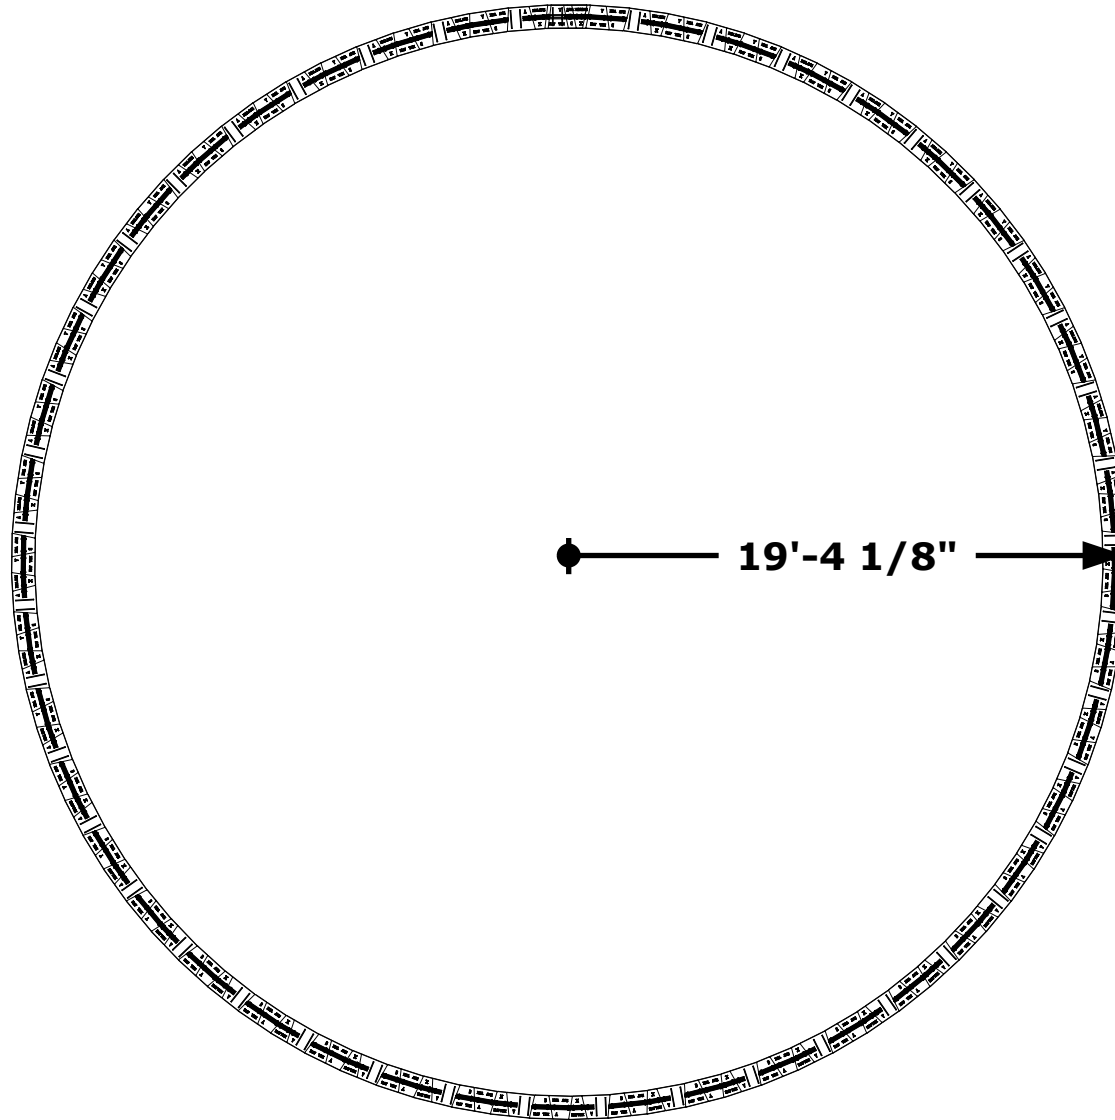

108-1/4"

1/2" Cut from Short Face

Outside Radius:
117-3/4"
(9'-9 3/4")

5/8" Cut from Short Face

Outside Radius:
127-1/2"
(10'-7 1/2")

**Outside Radius:
139-3/4"
(11'-7 3/4")**

7/8" Cut from Short Face

Outside Radius:
154-1/2"
(12'-10 1/2")

**Outside Radius:
174-1/4"
(14'-6 1/4")**

● ————— 174-1/4" ————— ●

1 1/8" Cut from Short Face

Outside Radius:
197-3/4"
(16'-5 3/4")

1 1/4" Cut from Short Face

Outside Radius:
232-1/8"
(19'-4 1/8")

1 3/8" Cut from Short Face

Outside Radius:
280-1/2"
(23'-4 1/2")

**Outside Radius:
355"
(29'-7")**

1 1/2" Cut from Short Face

Olde English Radius

Outside Radius:
 $24\text{-}\frac{3}{8}\text{'}$
 $(2'\text{-}\frac{3}{8}\text{'})$

Olde English Radius with Olde English Stones

Outside Radius:
49"
(4'-1")