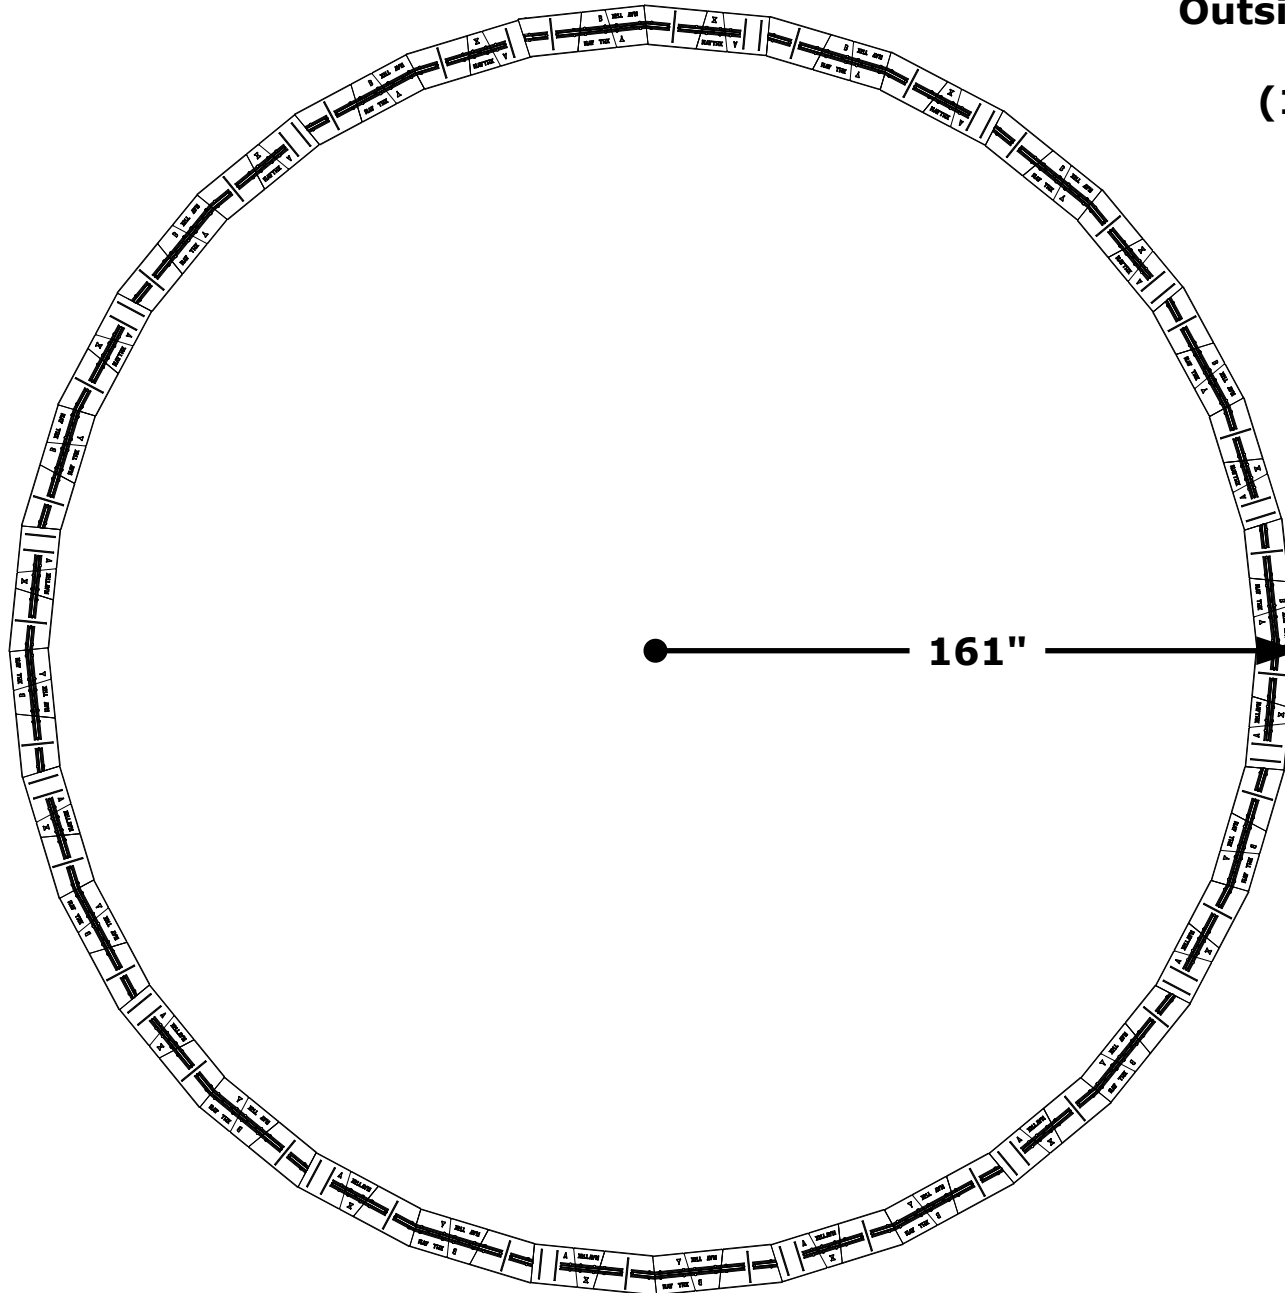

Maytrix with Stretcher Stone - No Cuts

Outside Radius:
161"
(13'-5")

**Outside Radius:
71-1/4"
(5'-11 1/4")**

1" Cut from Long Face

Outside Radius:
58-7/8"
(4'-10 7/8")

1 1/2" Cut from Long Face

Outside Radius:
49-3/4"
(4'-1 3/4")

108-1/4"

1/2" Cut from Short Face

Outside Radius:
117-3/4"
(9'-9 3/4")

5/8" Cut from Short Face

Outside Radius:
127-1/2"
(10'-7 1/2")

**Outside Radius:
139-3/4"
(11'-7 3/4")**

7/8" Cut from Short Face

Outside Radius:
154-1/2"
(12'-10 1/2")

**Outside Radius:
174-1/4"
(14'-6 1/4")**

● ————— 174-1/4" ————— ●

1 1/8" Cut from Short Face

Outside Radius:
197-3/4"
(16'-5 3/4")

1 1/4" Cut from Short Face

Outside Radius:
232-1/8"
(19'-4 1/8")

1 3/8" Cut from Short Face

Outside Radius:
280-1/2"
(23'-4 1/2")

**Outside Radius:
355"
(29'-7")**

1 1/2" Cut from Short Face

Olde English Radius

Outside Radius:
 $24\text{-}\frac{3}{8}\text{'}$
 $(2'\text{-}\frac{3}{8}\text{'})$

Olde English Radius with Olde English Stones