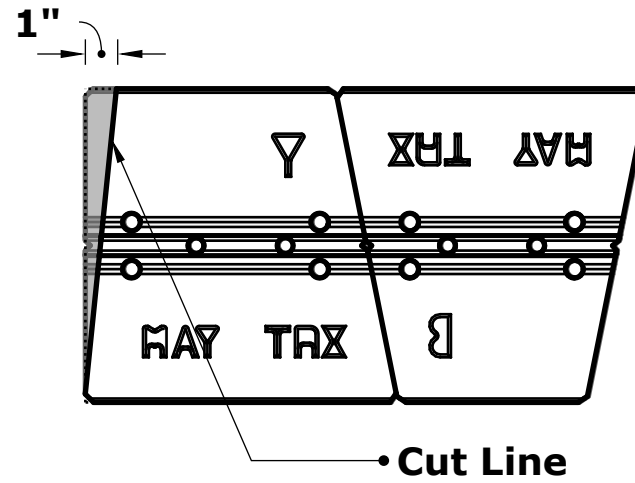

4 Stone Set - modules

Stretcher with Half - module

Stretcher with two Halves- module

Maytrix and Stretcher - module

Olde English 2 Stone - module

Cut Detail - Cuts on Long Face

Cut Detail - Cuts on Short Face

No Cuts For Bench Seat

Inside Radius:
82"

Stretcher

Outside Radius:
41"
(3'-5")

Stretcher with Half

Outside Radius:
98-3/4"
(8'-2 3/4")

Stretcher with Square

Outside Radius:
 $76\text{-}\frac{3}{8}\text{'}$
($6\text{'-}4\ \frac{3}{8}\text{'}$)

Maytrix with Stretcher Stone - No Cuts

Outside Radius:
161"
(13'-5")

**Outside Radius:
71-1/4"
(5'-11 1/4")**

1" Cut from Long Face

Outside Radius:
58-7/8"
(4'-10 7/8")

1 1/2" Cut from Long Face

Outside Radius:
49-3/4"
(4'-1 3/4")

Outside Radius:
280-1/2"
(23'-4 1/2")

**Outside Radius:
355"
(29'-7")**

1 1/2" Cut from Short Face

Olde English Radius

Outside Radius:
 $24\text{-}\frac{3}{8}\text{'}$
 $(2'\text{-}\frac{3}{8}\text{'})$

Olde English Radius with Olde English Stones