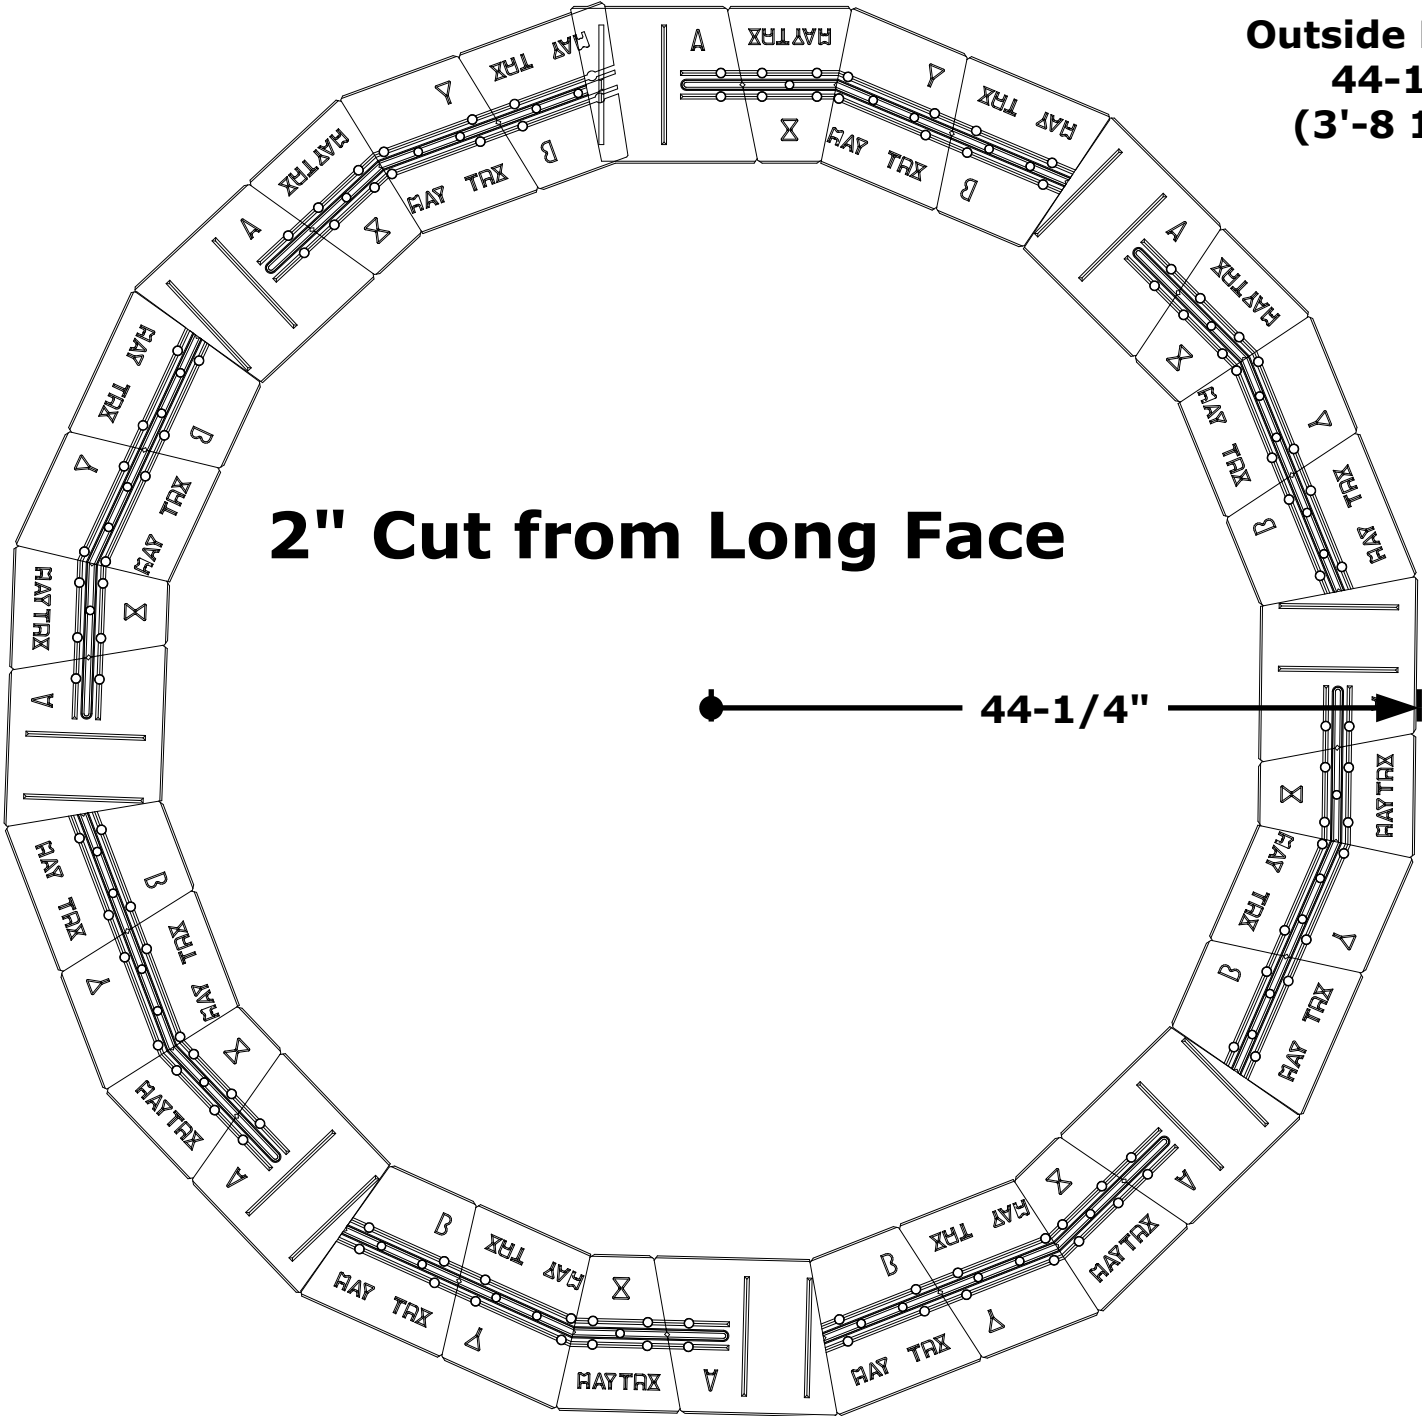

Maytrix with Stretcher Stone - No Cuts

Outside Radius:
161"
(13'-5")

**Outside Radius:
71-1/4"
(5'-11 1/4")**

1" Cut from Long Face

Outside Radius:
58-7/8"
(4'-10 7/8")

1 1/2" Cut from Long Face

Outside Radius:
49-3/4"
(4'-1 3/4")

**Outside Radius:
44-1/4"
(3'-8 1/4")**

1/8" Cut from Short Face

Outside Radius:
95"
(7'-11")

1/4" Cut from Short Face

Outside Radius:
100-3/4"
(8'-4 3/4")

**Outside Radius:
108-1/4"
(9'-1/4")**

3/8" Cut from Short Face

108-1/4"

1/2" Cut from Short Face

Outside Radius:
117-3/4"
(9'-9 3/4")

5/8" Cut from Short Face

Outside Radius:
127-1/2"
(10'-7 1/2")

**Outside Radius:
139-3/4"
(11'-7 3/4")**

7/8" Cut from Short Face

Outside Radius:
154-1/2"
(12'-10 1/2")

Outside Radius:
280-1/2"
(23'-4 1/2")

**Outside Radius:
355"
(29'-7")**

1 1/2" Cut from Short Face

Olde English Radius

Outside Radius:
 $24\text{-}\frac{3}{8}\text{'}$
 $(2'\text{-}\frac{3}{8}\text{'})$

Olde English Radius with Olde English Stones