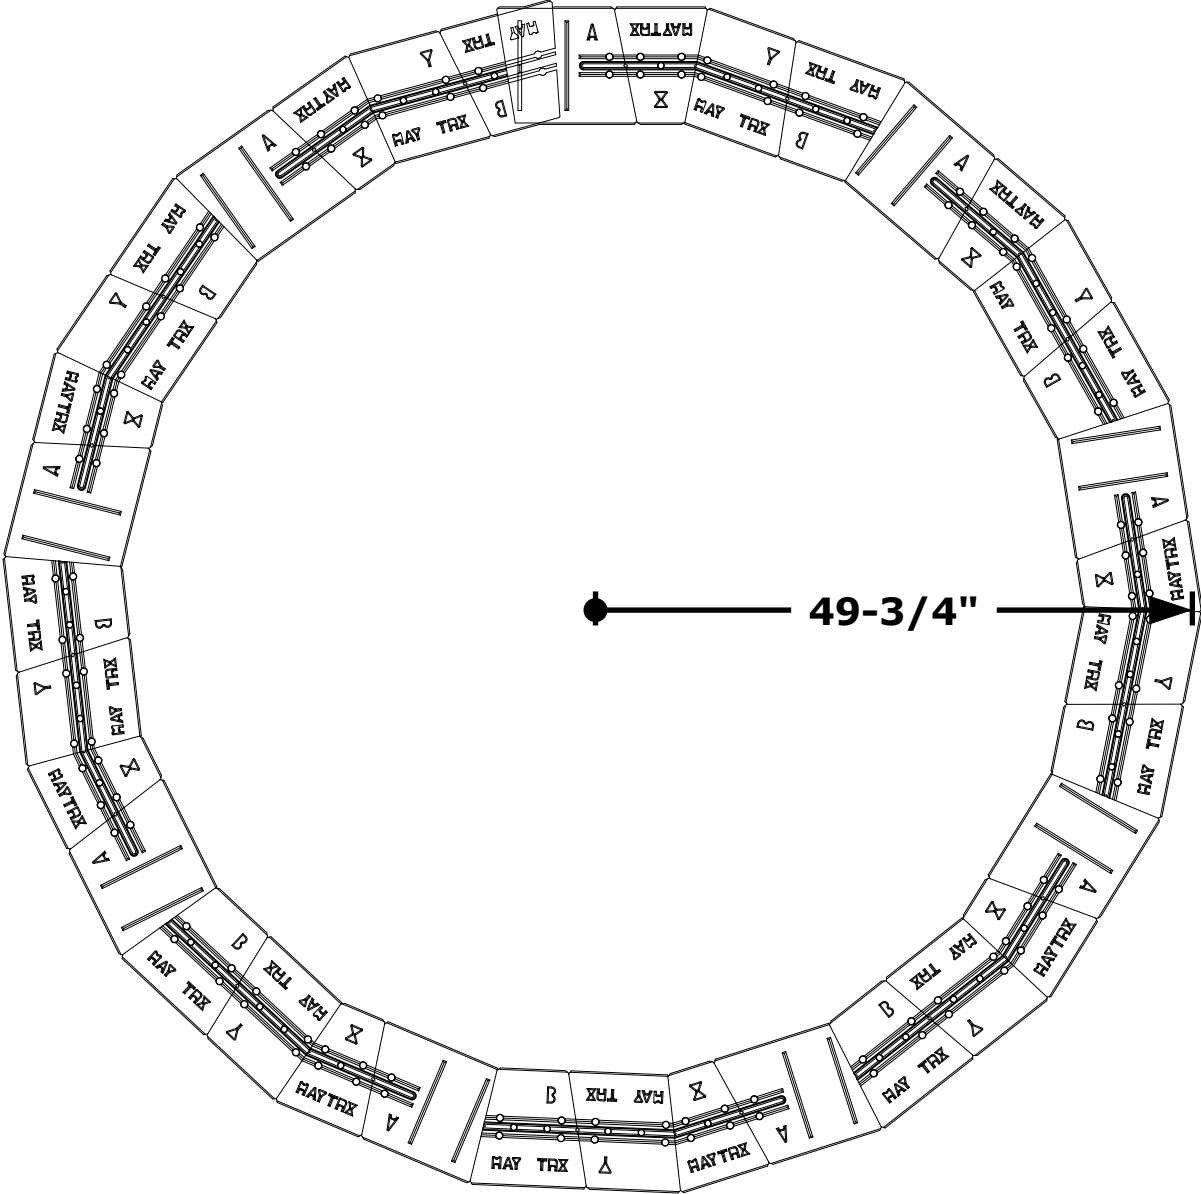

Maytrix with Stretcher Stone - No Cuts

Outside Radius:
161"
(13'-5")

**Outside Radius:
71-1/4"
(5'-11 1/4")**

1" Cut from Long Face

Outside Radius:
58-7/8"
(4'-10 7/8")

1 1/2" Cut from Long Face

Outside Radius:
49-3/4"
(4'-1 3/4")

**Outside Radius:
44-1/4"
(3'-8 1/4")**

1/8" Cut from Short Face

Outside Radius:
95"
(7'-11")

1/4" Cut from Short Face

Outside Radius:
100-3/4"
(8'-4 3/4")

**Outside Radius:
108-1/4"
(9'-1/4")**

3/8" Cut from Short Face

108-1/4"

1/2" Cut from Short Face

Outside Radius:
117-3/4"
(9'-9 3/4")

5/8" Cut from Short Face

Outside Radius:
127-1/2"
(10'-7 1/2")

**Outside Radius:
139-3/4"
(11'-7 3/4")**

7/8" Cut from Short Face

Outside Radius:
154-1/2"
(12'-10 1/2")

Outside Radius:
280-1/2"
(23'-4 1/2")

**Outside Radius:
355"
(29'-7")**

1 1/2" Cut from Short Face

Olde English Radius

Outside Radius:
 $24\text{-}\frac{3}{8}\text{'}$
 $(2'\text{-}\frac{3}{8}\text{'})$

Olde English Radius with Olde English Stones