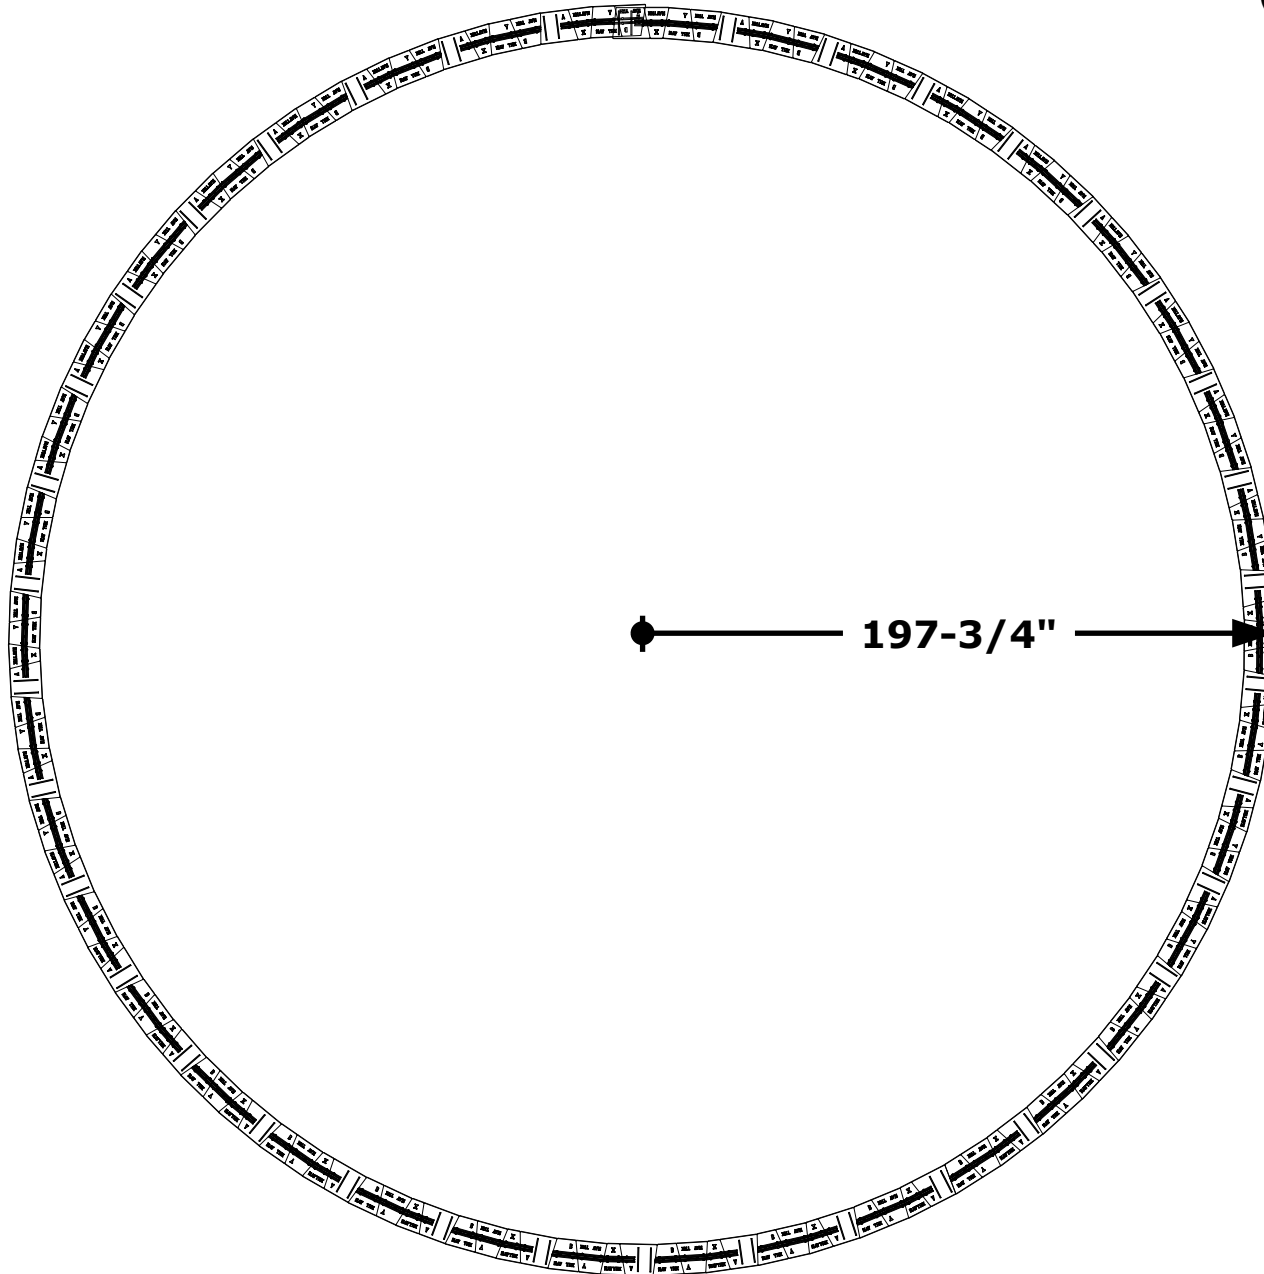

108-1/4"

1/2" Cut from Short Face

Outside Radius:
117-3/4"
(9'-9 3/4")

5/8" Cut from Short Face

Outside Radius:
127-1/2"
(10'-7 1/2")

**Outside Radius:
139-3/4"
(11'-7 3/4")**

7/8" Cut from Short Face

Outside Radius:
154-1/2"
(12'-10 1/2")

**Outside Radius:
174-1/4"
(14'-6 1/4")**

● ————— 174-1/4" ————— ●

1 1/8" Cut from Short Face

Outside Radius:
197-3/4"
(16'-5 3/4")

1 1/4" Cut from Short Face

Outside Radius:
232-1/8"
(19'-4 1/8")

1 3/8" Cut from Short Face

Outside Radius:
280-1/2"
(23'-4 1/2")

**Outside Radius:
355"
(29'-7")**

1 1/2" Cut from Short Face

Olde English Radius

Outside Radius:
 $24\text{-}\frac{3}{8}\text{'}$
 $(2'\text{-}\frac{3}{8}\text{'})$

Olde English Radius with Olde English Stones

Outside Radius:
49"
(4'-1")