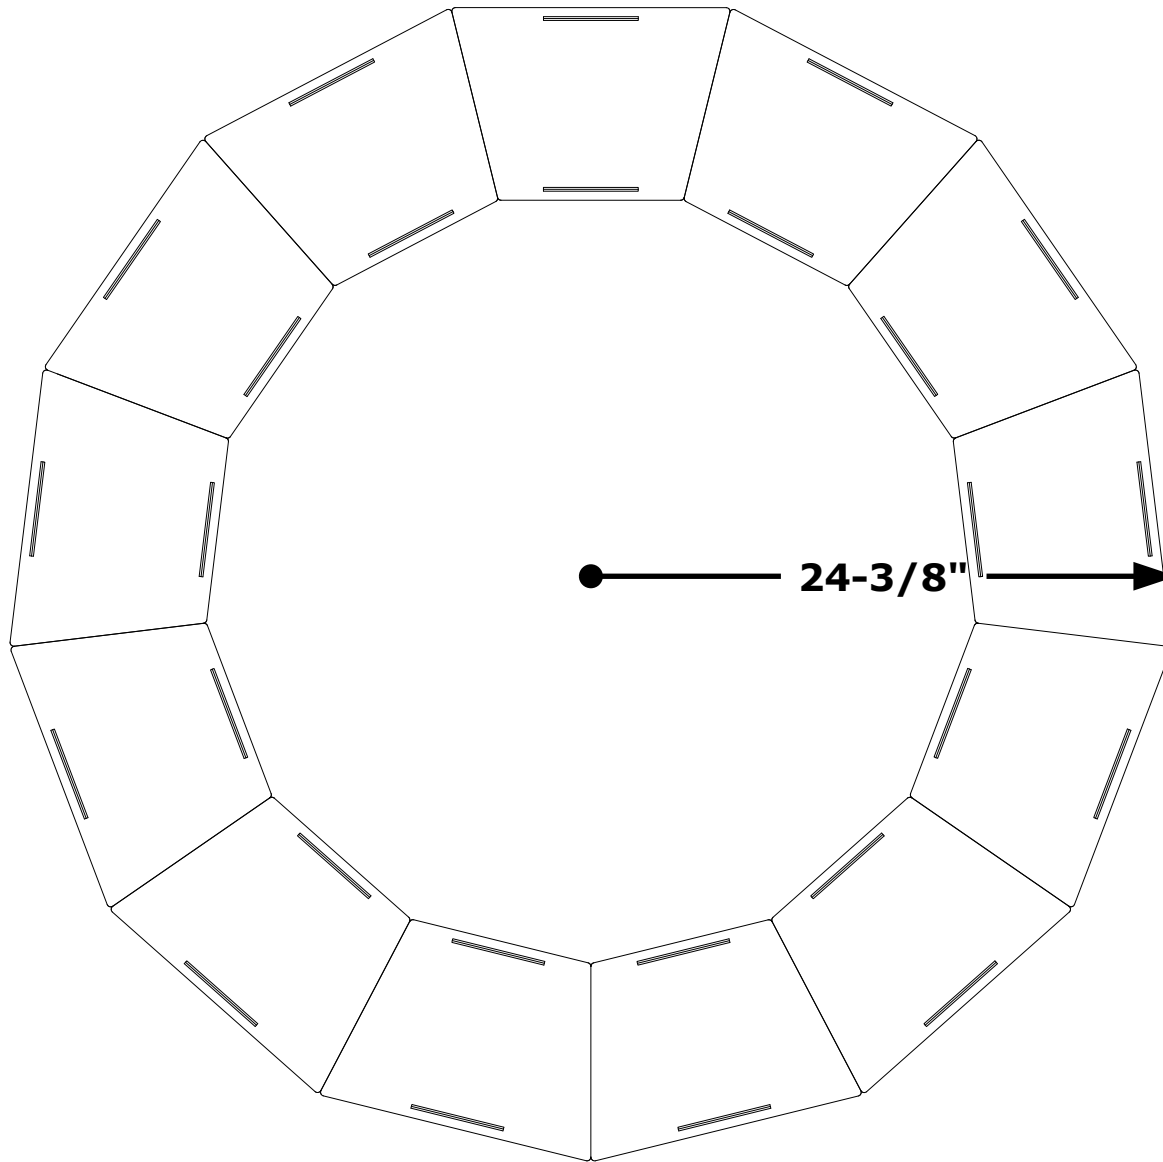

108-1/4"

1/2" Cut from Short Face

Outside Radius:
117-3/4"
(9'-9 3/4")

5/8" Cut from Short Face

Outside Radius:
127-1/2"
(10'-7 1/2")

**Outside Radius:
139-3/4"
(11'-7 3/4")**

7/8" Cut from Short Face

Outside Radius:
154-1/2"
(12'-10 1/2")

**Outside Radius:
174-1/4"
(14'-6 1/4")**

● ————— 174-1/4" ————— ●

1 1/8" Cut from Short Face

Outside Radius:
197-3/4"
(16'-5 3/4")

1 1/4" Cut from Short Face

Outside Radius:
232-1/8"
(19'-4 1/8")

1 3/8" Cut from Short Face

Outside Radius:
280-1/2"
(23'-4 1/2")

**Outside Radius:
355"
(29'-7")**

1 1/2" Cut from Short Face

Olde English Radius

Outside Radius:
 $24\text{-}\frac{3}{8}\text{'}$
 $(2'\text{-}\frac{3}{8}\text{'})$

Olde English Radius with Olde English Stones

Outside Radius:
49"
(4'-1")