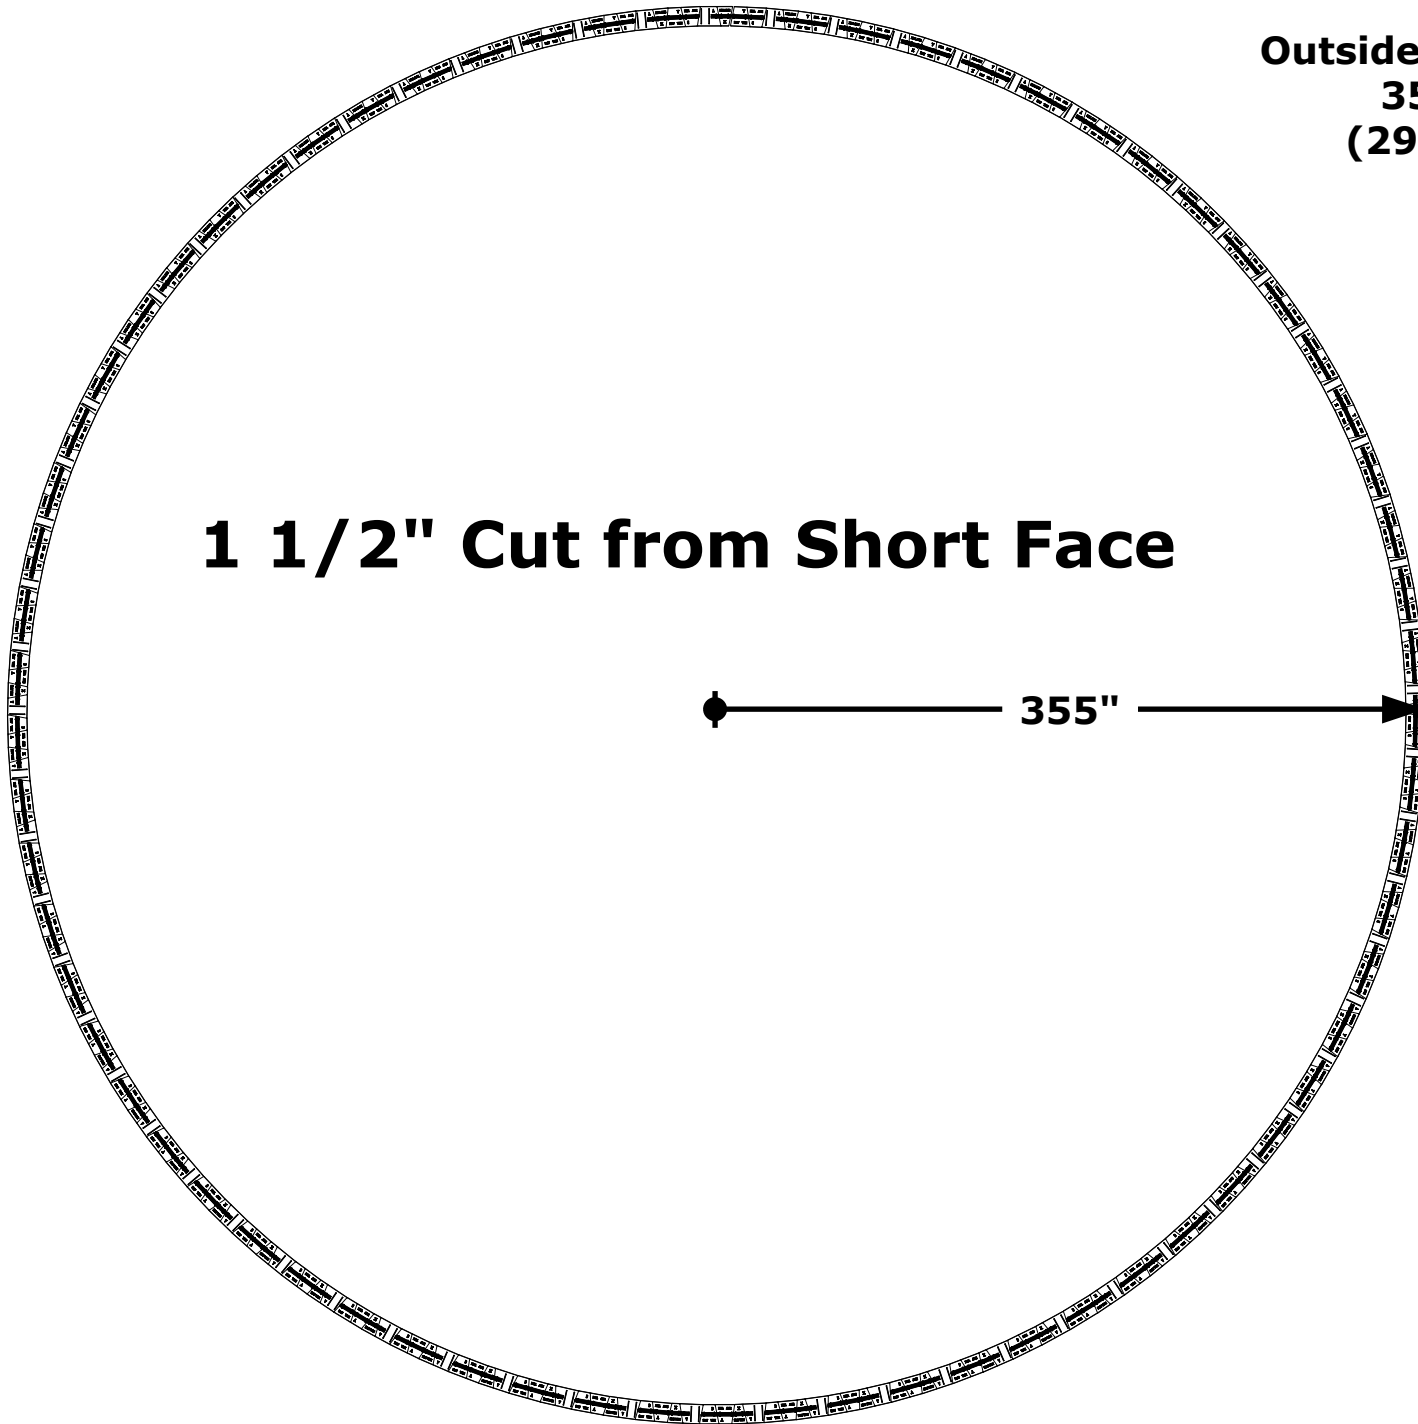

108-1/4"

1/2" Cut from Short Face

Outside Radius:
117-3/4"
(9'-9 3/4")

5/8" Cut from Short Face

Outside Radius:
127-1/2"
(10'-7 1/2")

**Outside Radius:
139-3/4"
(11'-7 3/4")**

7/8" Cut from Short Face

Outside Radius:
154-1/2"
(12'-10 1/2")

**Outside Radius:
174-1/4"
(14'-6 1/4")**

● ————— 174-1/4" ————— ●

1 1/8" Cut from Short Face

Outside Radius:
197-3/4"
(16'-5 3/4")

1 1/4" Cut from Short Face

Outside Radius:
232-1/8"
(19'-4 1/8")

1 3/8" Cut from Short Face

Outside Radius:
280-1/2"
(23'-4 1/2")

**Outside Radius:
355"
(29'-7")**

1 1/2" Cut from Short Face

Olde English Radius

Outside Radius:
 $24\text{-}\frac{3}{8}\text{'}$
 $(2'\text{-}\frac{3}{8}\text{'})$

Olde English Radius with Olde English Stones

Outside Radius:
49"
(4'-1")